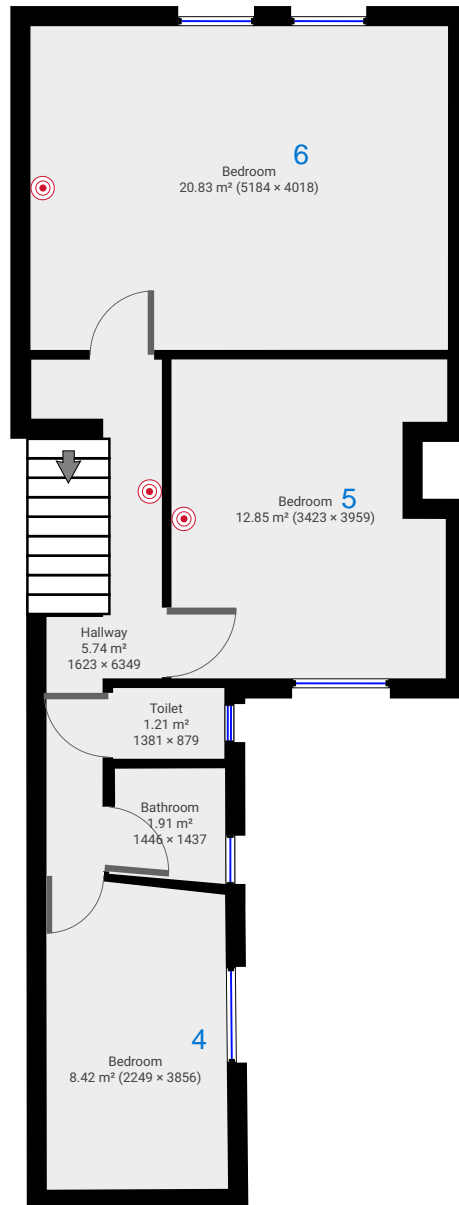

TOTAL AREA: 169.38 m² • LIVING AREA: 169.38 m² • FLOORS: 3

▼ Ground Floor

TOTAL AREA: 88.67 m² • LIVING AREA: 88.67 m² •

▼ 1st Floor

TOTAL AREA: 50.92 m² • LIVING AREA: 50.92 m² •

TOTAL AREA: 169.38 m² • LIVING AREA: 169.38 m² • FLOORS: 3

▼ Roof

TOTAL AREA: 29.79 m² • LIVING AREA: 29.79 m² •