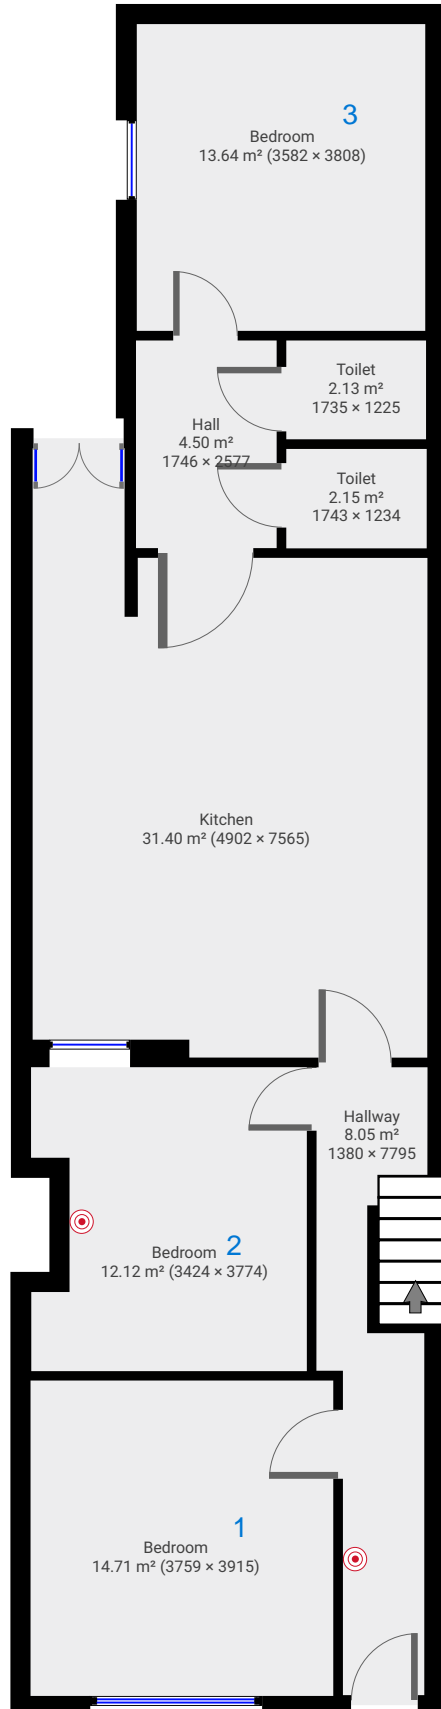

TOTAL AREA: 169.38 m² • LIVING AREA: 169.38 m² • FLOORS: 3

▼ Ground Floor

TOTAL AREA: 88.67 m² • LIVING AREA: 88.67 m² •

▼ 1st Floor

TOTAL AREA: 50.92 m² • LIVING AREA: 50.92 m² •

TOTAL AREA: 169.38 m² • LIVING AREA: 169.38 m² • FLOORS: 3

▼ Roof

TOTAL AREA: 29.79 m² • LIVING AREA: 29.79 m² •