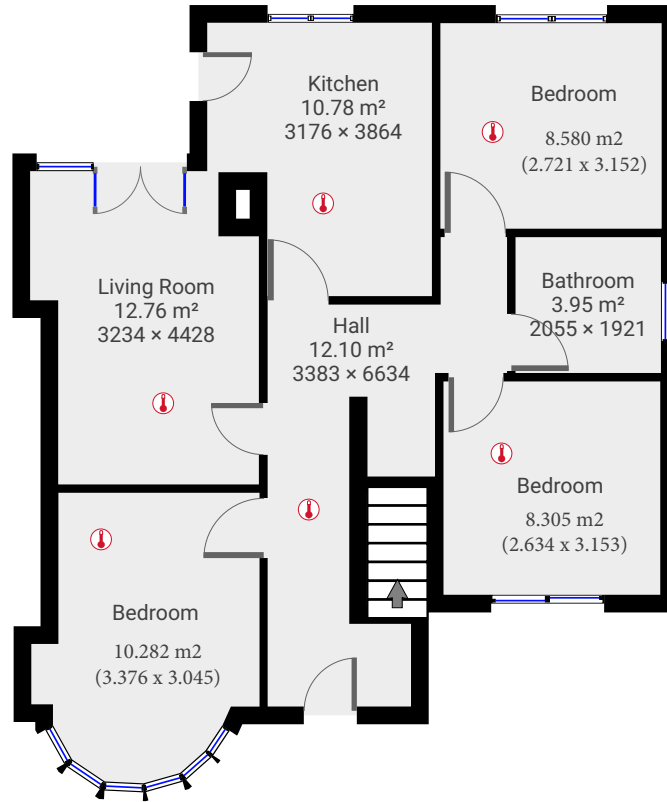

TOTAL AREA: 131.60 m<sup>2</sup> • LIVING AREA: 131.60 m<sup>2</sup> • FLOORS: 2

▼ Ground Floor

TOTAL AREA: 68.83 m<sup>2</sup> • LIVING AREA: 68.83 m<sup>2</sup> •

▼ 1st Floor

TOTAL AREA: 62.77 m<sup>2</sup> • LIVING AREA: 62.77 m<sup>2</sup> •