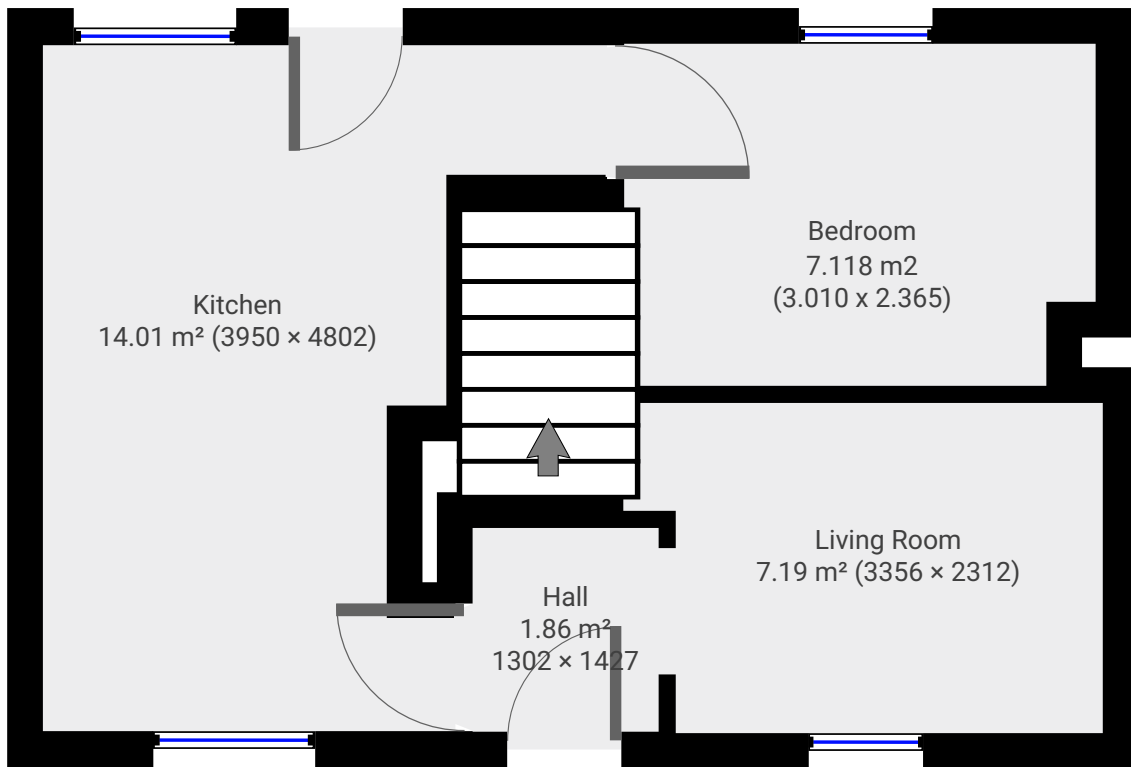

▼ Ground Floor

TOTAL AREA: 30.73 m² • LIVING AREA: 30.73 m² •

▼ 1st Floor

TOTAL AREA: 31.03 m² • LIVING AREA: 31.03 m² •