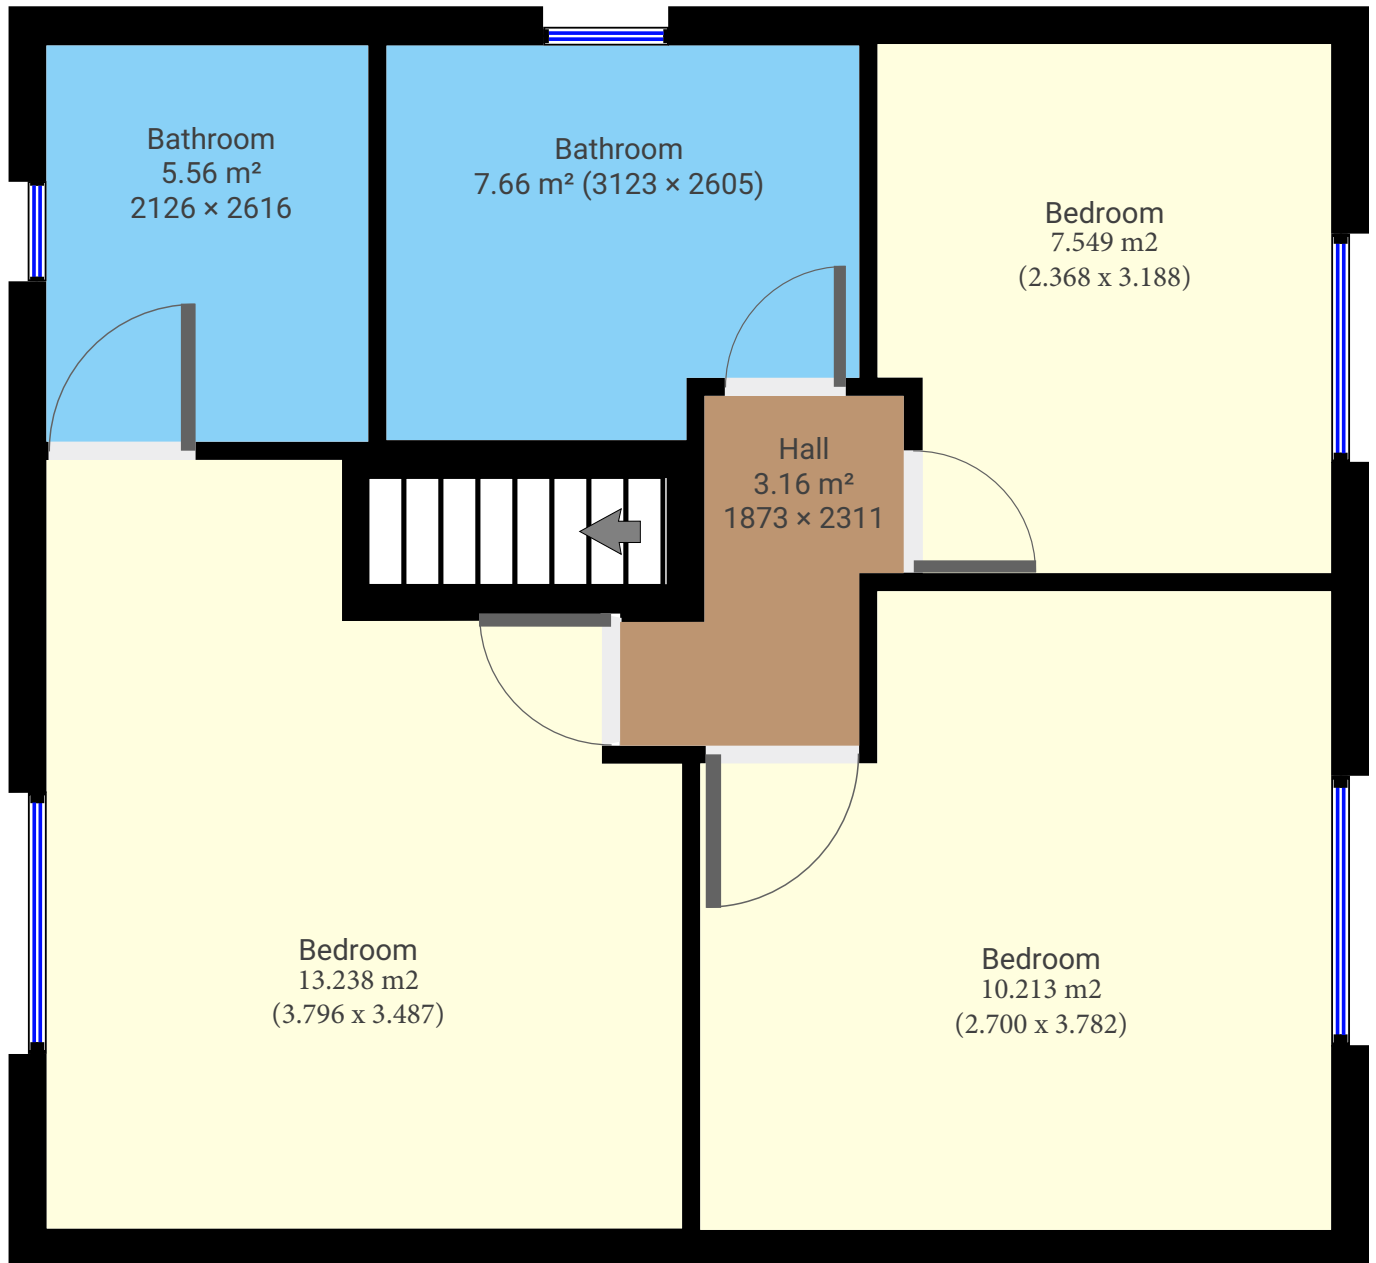

▼ Ground Floor

TOTAL AREA: 69.62 m² • LIVING AREA: 69.62 m² •

▼ 1st Floor

TOTAL AREA: 61.07 m² • LIVING AREA: 61.07 m² •

▼ Ground Floor

TOTAL AREA: 20.60 m² • LIVING AREA: 20.60 m² •