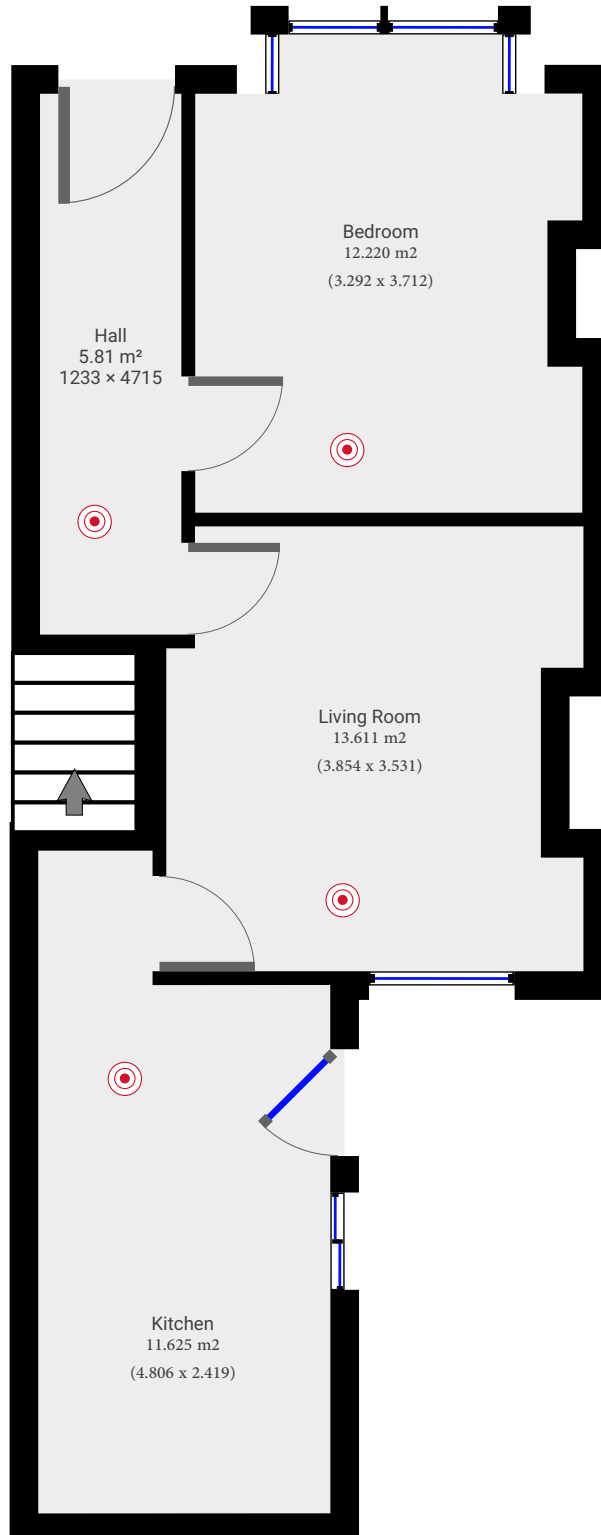

▼ Ground Floor

TOTAL AREA: 44.84 m<sup>2</sup> • LIVING AREA: 44.84 m<sup>2</sup> •

TOTAL AREA: 94.69 m<sup>2</sup> • LIVING AREA: 94.69 m<sup>2</sup> • FLOORS: 2

▼ 1st Floor

TOTAL AREA: 49.85 m<sup>2</sup> • LIVING AREA: 49.85 m<sup>2</sup> •