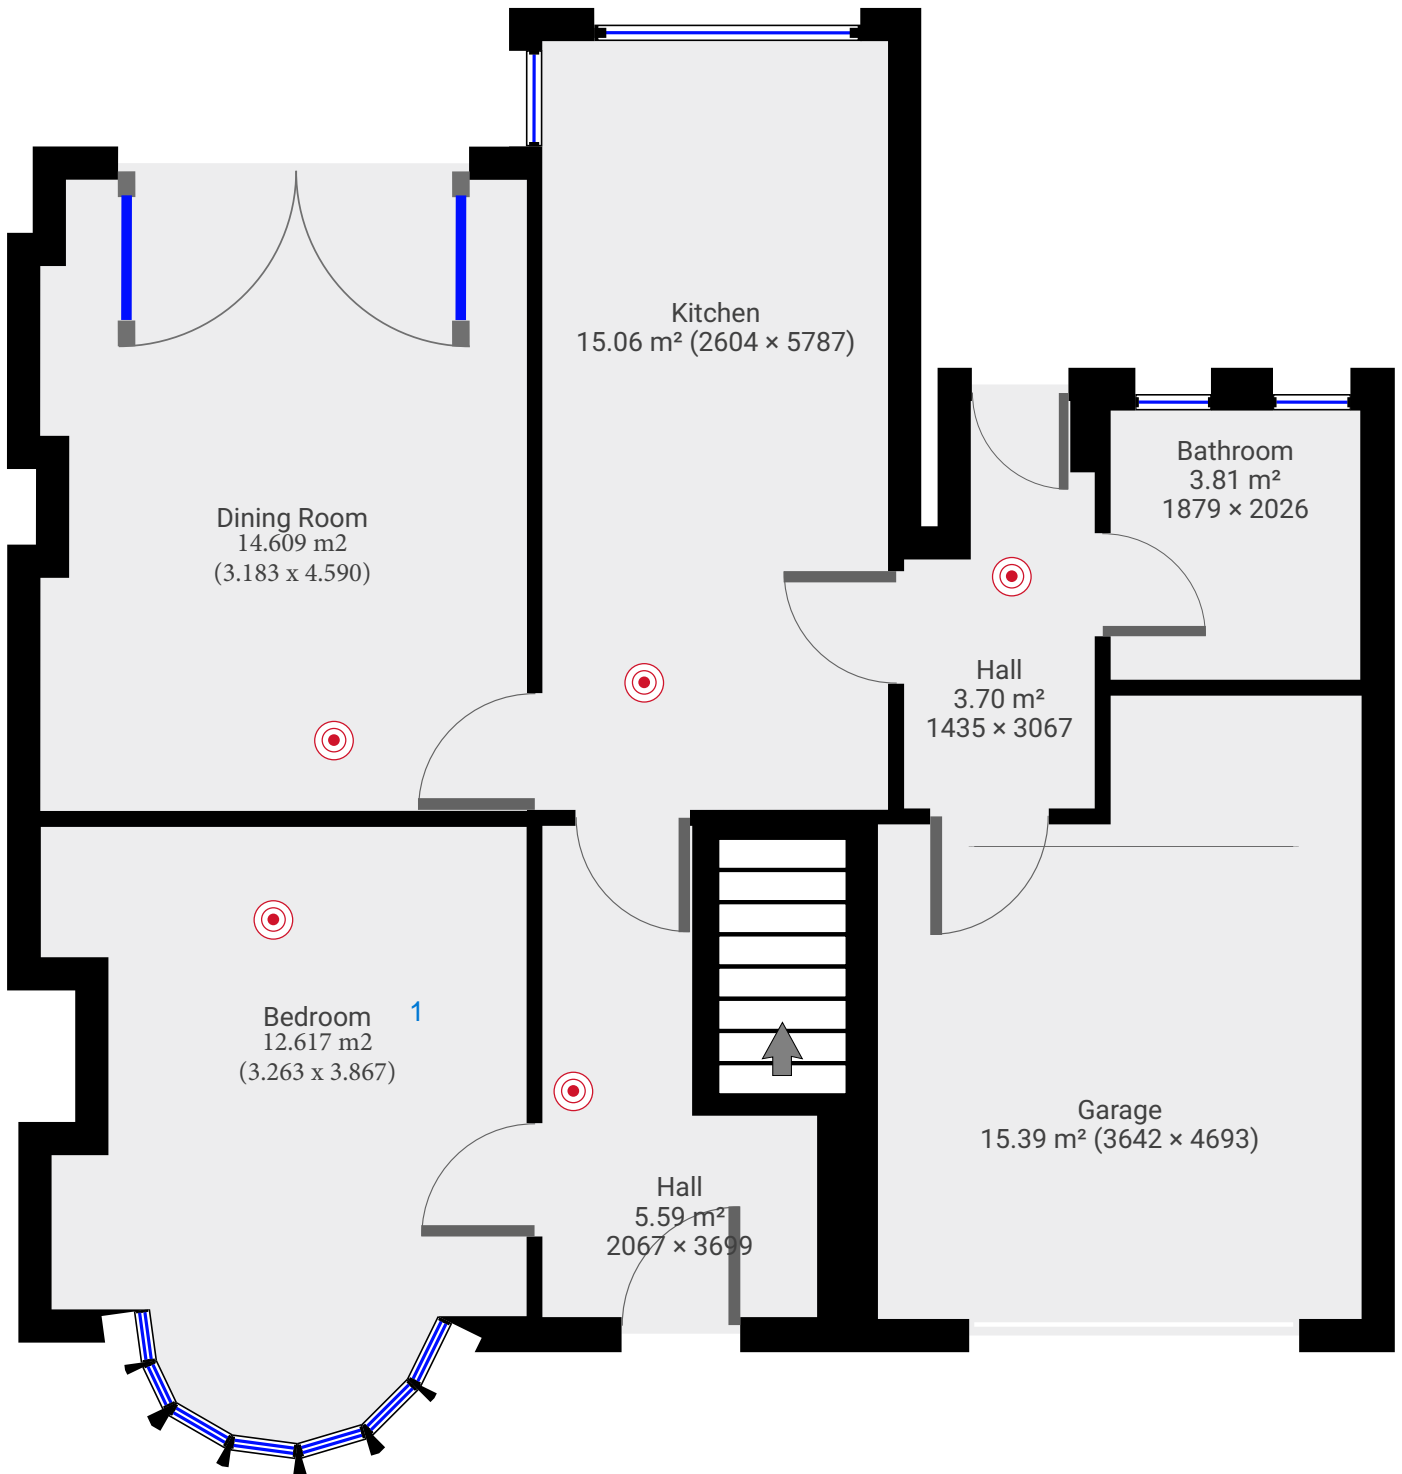

TOTAL AREA: 132.10 m<sup>2</sup> • LIVING AREA: 111.42 m<sup>2</sup> • FLOORS: 2

▼ Ground Floor

TOTAL AREA: 74.70 m<sup>2</sup> • LIVING AREA: 59.30 m<sup>2</sup> •

TOTAL AREA: 132.10 m<sup>2</sup> • LIVING AREA: 111.42 m<sup>2</sup> • FLOORS: 2

▼ 1st Floor

TOTAL AREA: 57.40 m<sup>2</sup> • LIVING AREA: 52.12 m<sup>2</sup> •