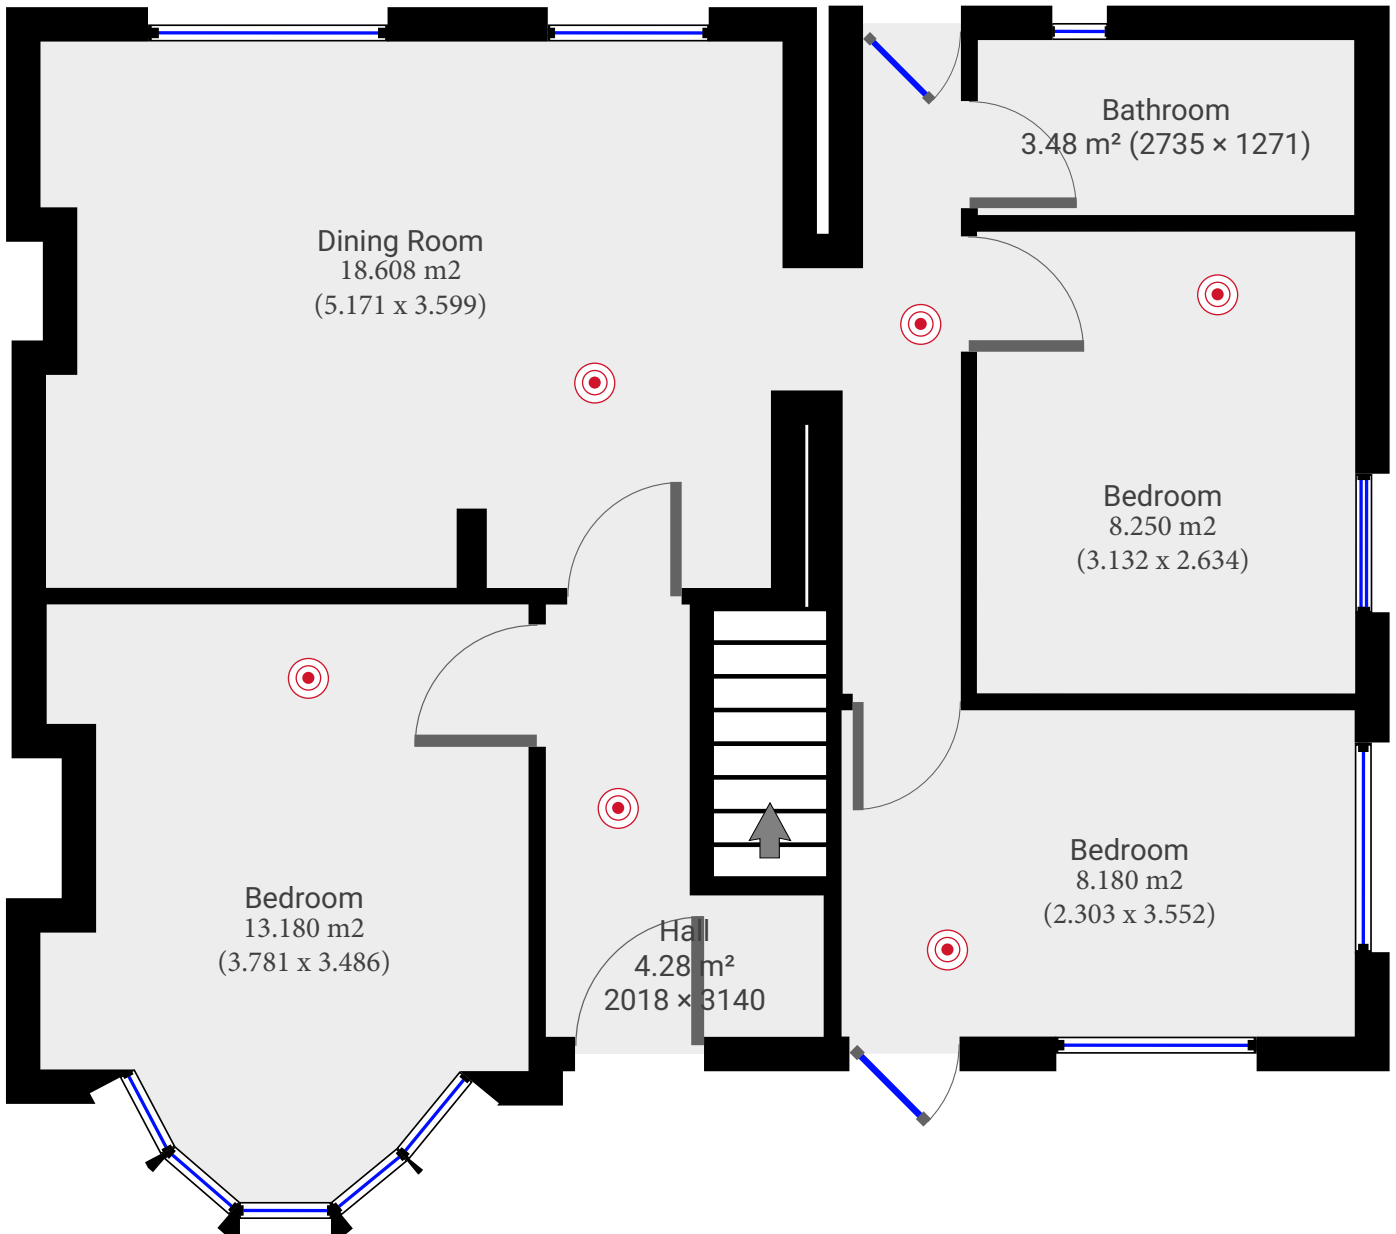

▼ Ground Floor

TOTAL AREA: 63.66 m² • LIVING AREA: 63.66 m² •

TOTAL AREA: 118.61 m² • LIVING AREA: 118.61 m² • FLOORS: 2

▼ 1st Floor

TOTAL AREA: 54.95 m² • LIVING AREA: 54.95 m² •