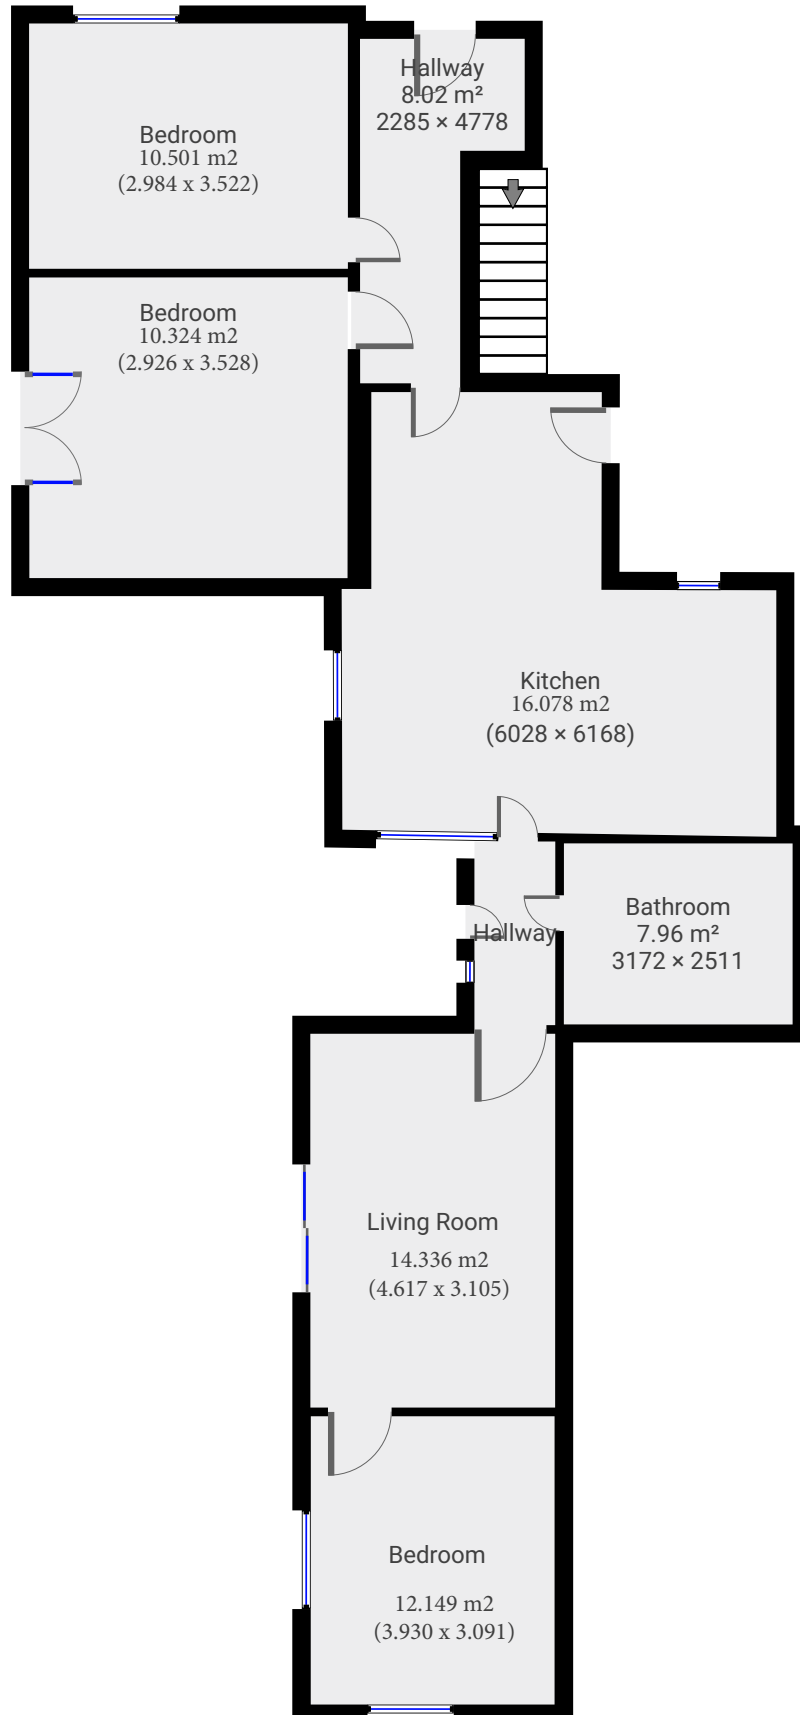

▼ Ground Floor

TOTAL AREA: 135.00 m² • LIVING AREA: 118.58 m² •

▼ 1st Floor

TOTAL AREA: 70.64 m² • LIVING AREA: 59.20 m² •