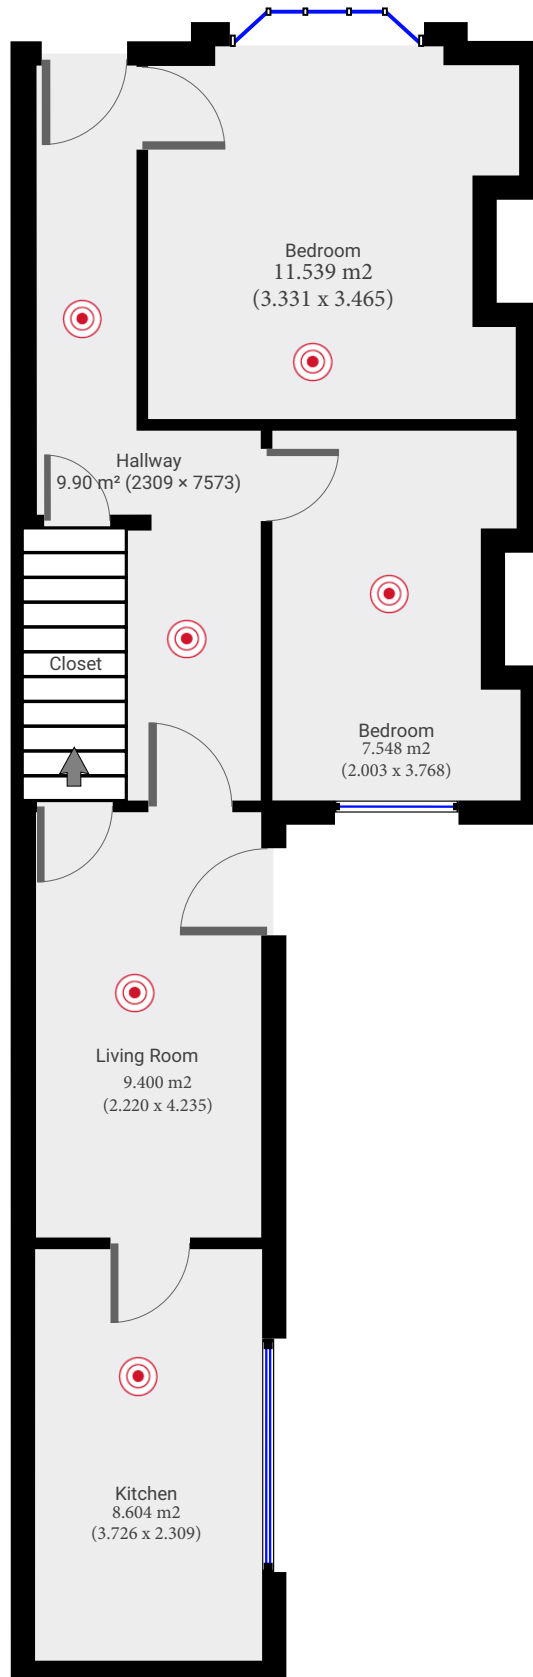

▼ Ground Floor

TOTAL AREA: 54.82 m² • LIVING AREA: 54.82 m² •

▼ 1st Floor

TOTAL AREA: 41.21 m² • LIVING AREA: 41.21 m² •