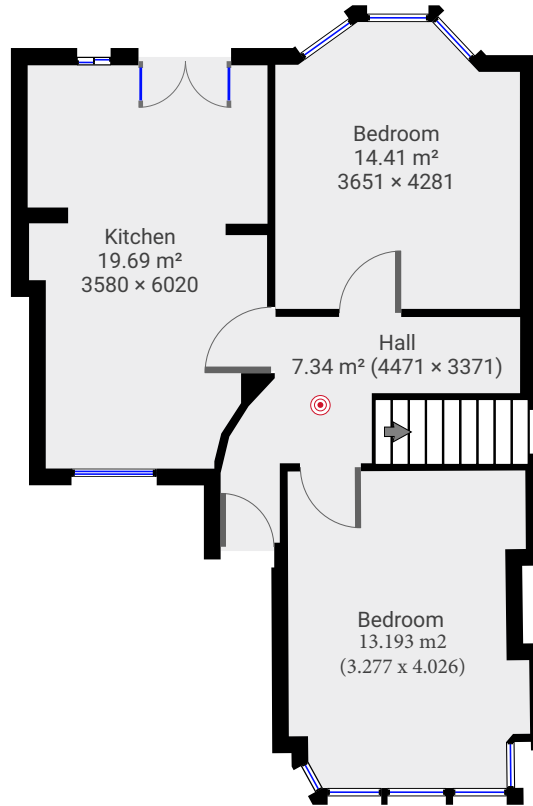

TOTAL AREA: 110.85 m² • LIVING AREA: 110.85 m² • FLOORS: 2

▼ Ground Floor

TOTAL AREA: 57.26 m² • LIVING AREA: 57.26 m² •

▼ 1st Floor

TOTAL AREA: 53.58 m² • LIVING AREA: 53.58 m² •