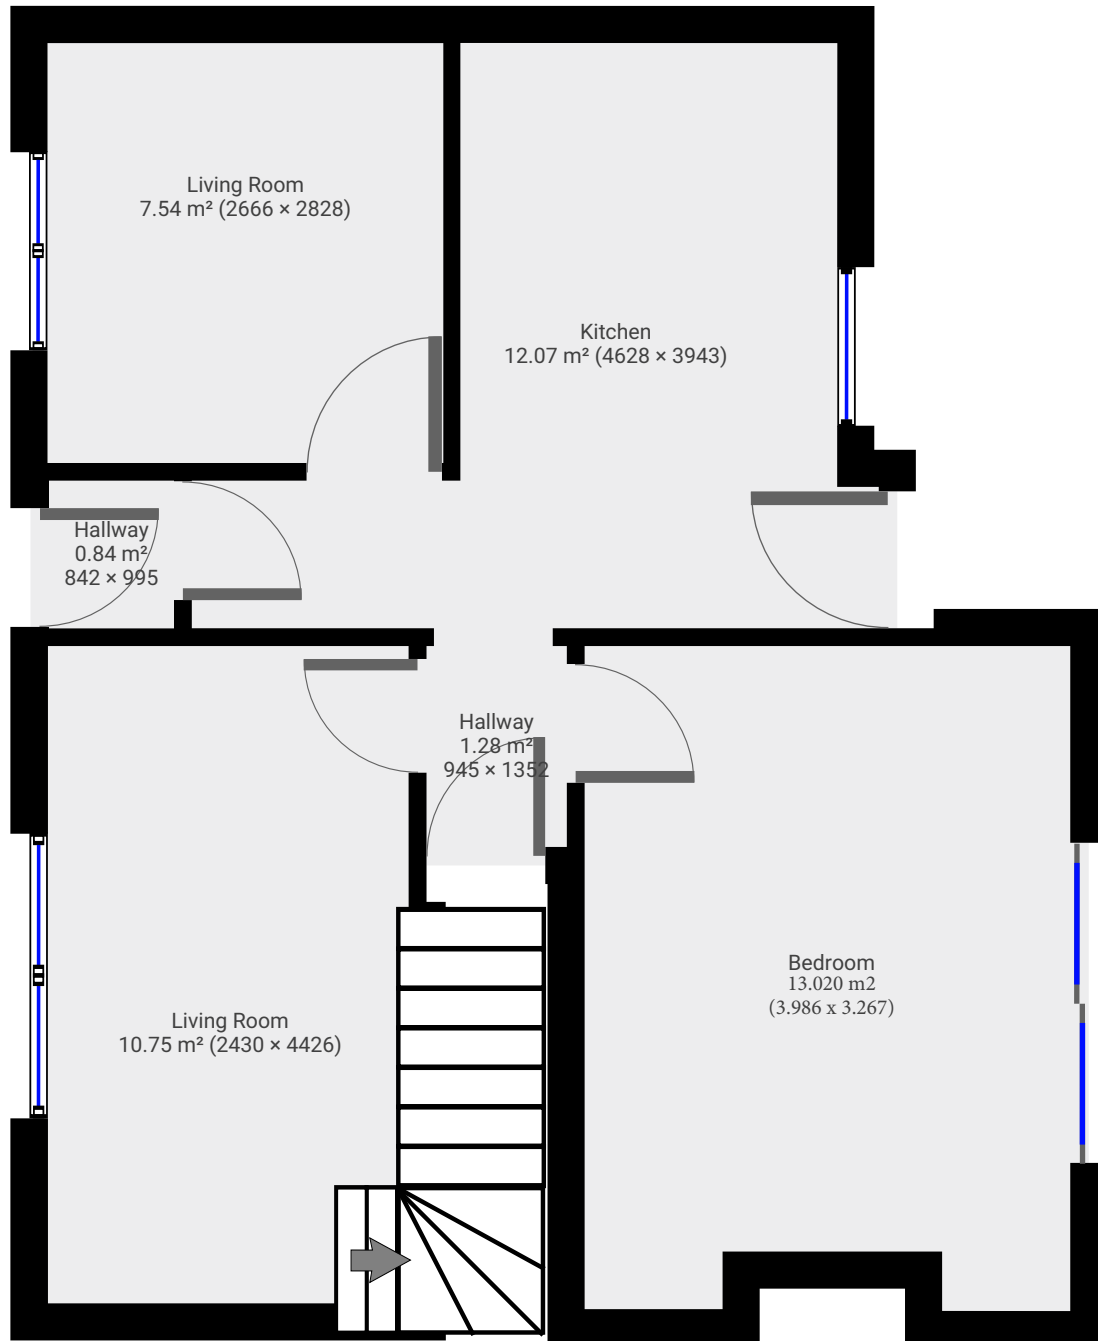

▼ Ground Floor

TOTAL AREA: 46.51 m² • LIVING AREA: 46.51 m² •

▼ 1st Floor

TOTAL AREA: 46.35 m² • LIVING AREA: 46.35 m² •