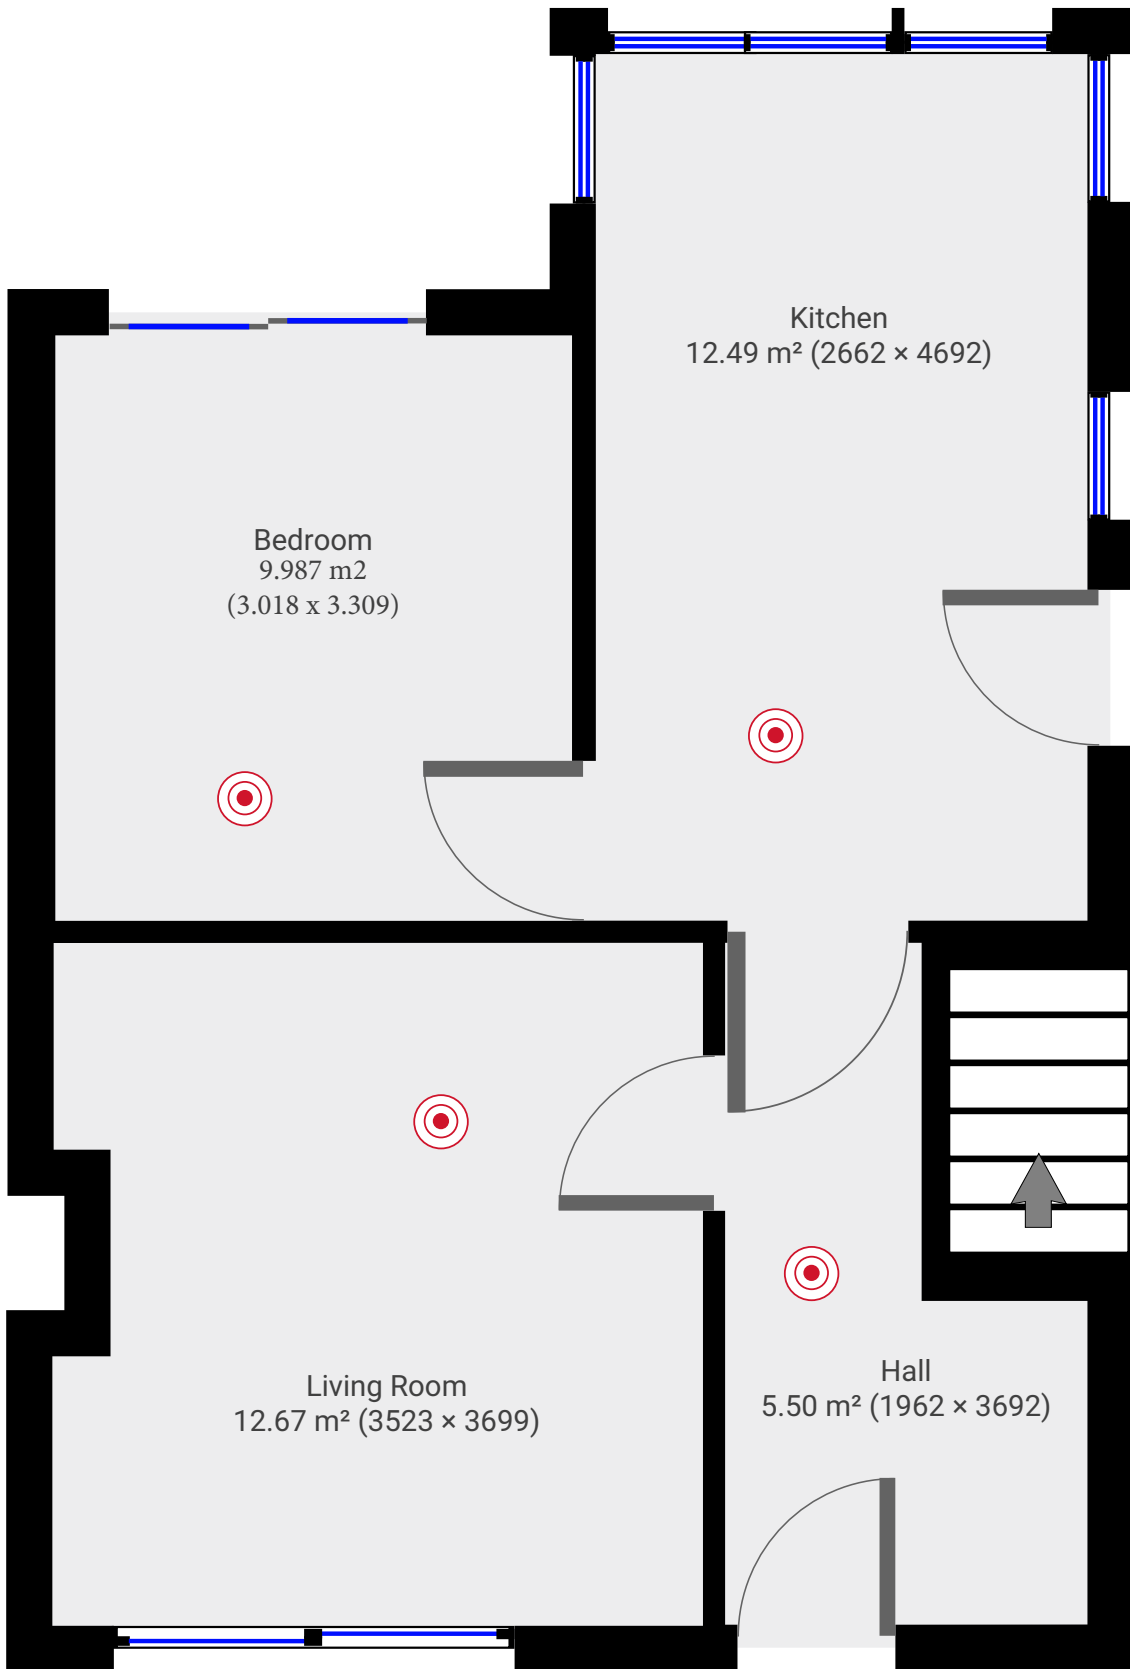

▼ Ground Floor

TOTAL AREA: 39.52 m² • LIVING AREA: 39.52 m² •

TOTAL AREA: 76.76 m² • LIVING AREA: 76.76 m² • FLOORS: 2

▼ 1st Floor

TOTAL AREA: 37.23 m² • LIVING AREA: 37.23 m² •