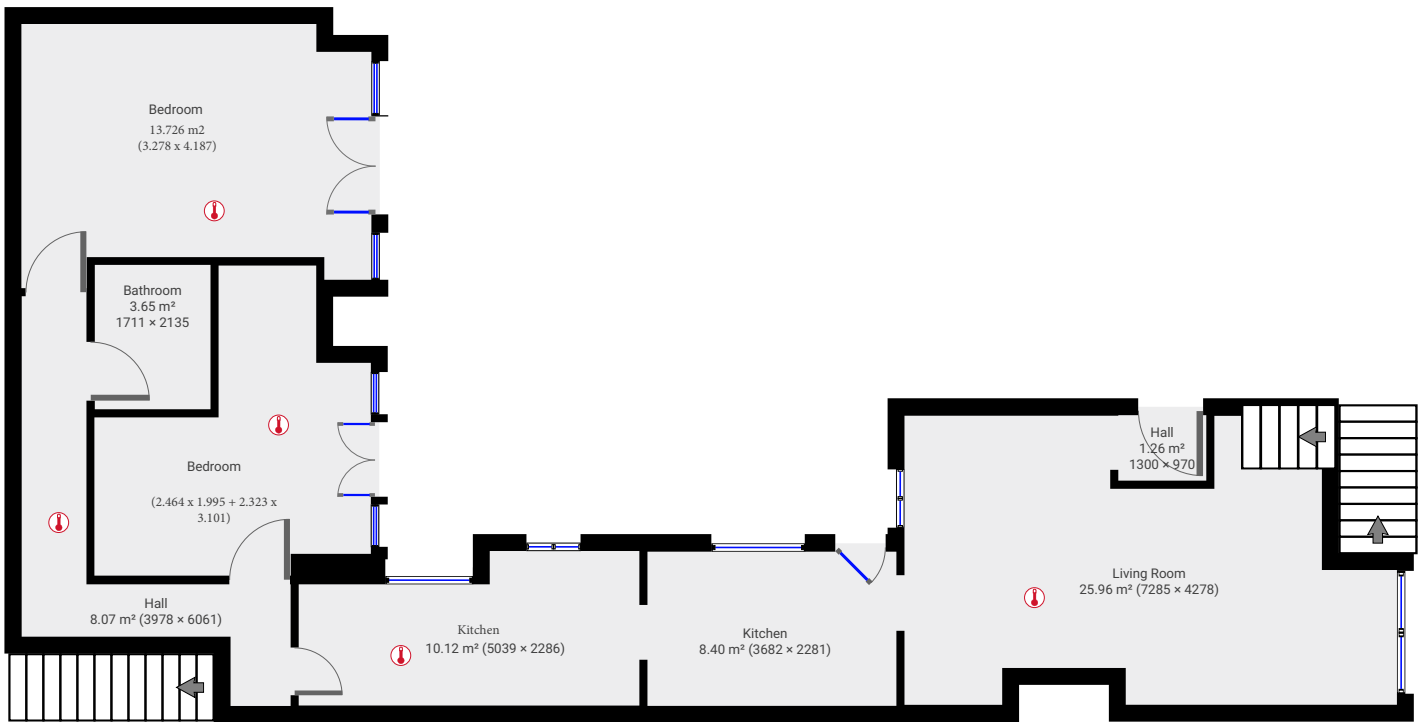

TOTAL AREA: 175.91 m² • LIVING AREA: 175.91 m² • FLOORS: 2

▼ Ground Floor

TOTAL AREA: 88.68 m² • LIVING AREA: 88.68 m² •

TOTAL AREA: 175.91 m² • LIVING AREA: 175.91 m² • FLOORS: 2

▼ 1st Floor

TOTAL AREA: 87.23 m² • LIVING AREA: 87.23 m² •