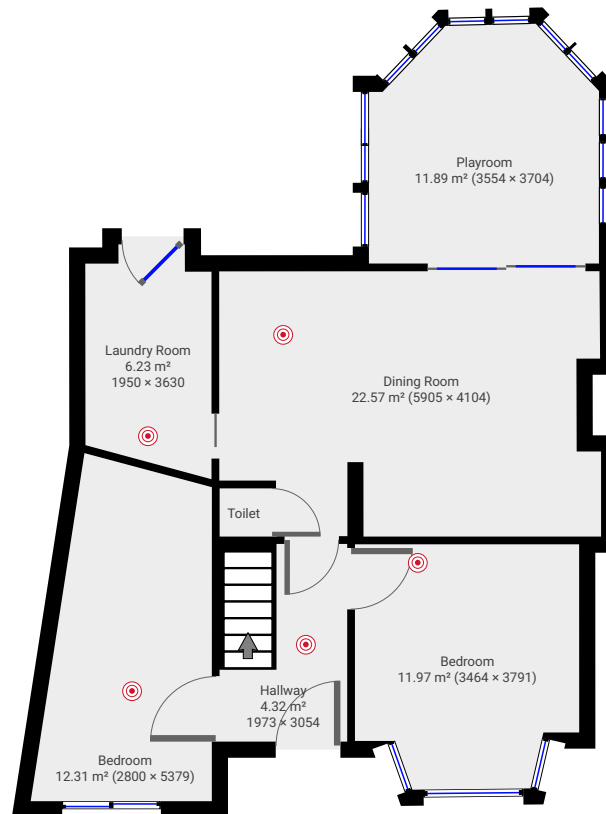

▼ Ground Floor

TOTAL AREA: 69.80 m² • LIVING AREA: 57.92 m² •

▼ 1st Floor

TOTAL AREA: 49.40 m² • LIVING AREA: 49.40 m² •