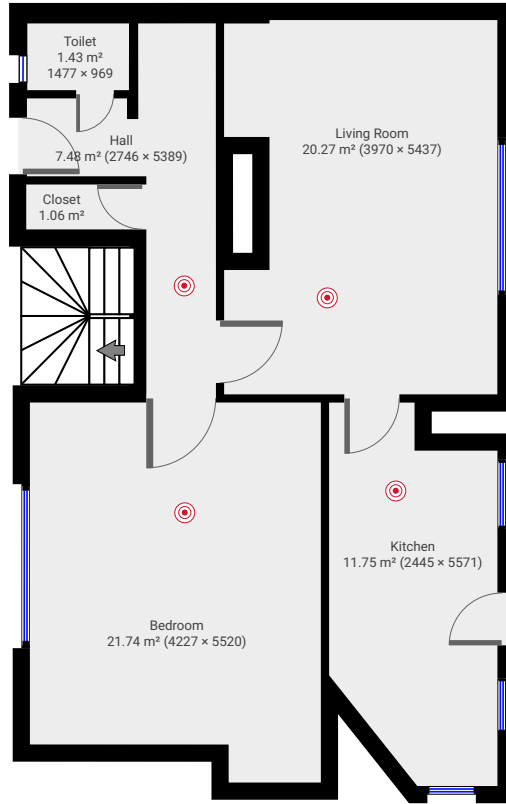

TOTAL AREA: 122.58 m² • LIVING AREA: 122.58 m² • FLOORS: 2

▼ **Ground Floor**

TOTAL AREA: 63.71 m² • LIVING AREA: 63.71 m² •

▼ **1st Floor**

TOTAL AREA: 58.88 m² • LIVING AREA: 58.88 m² •