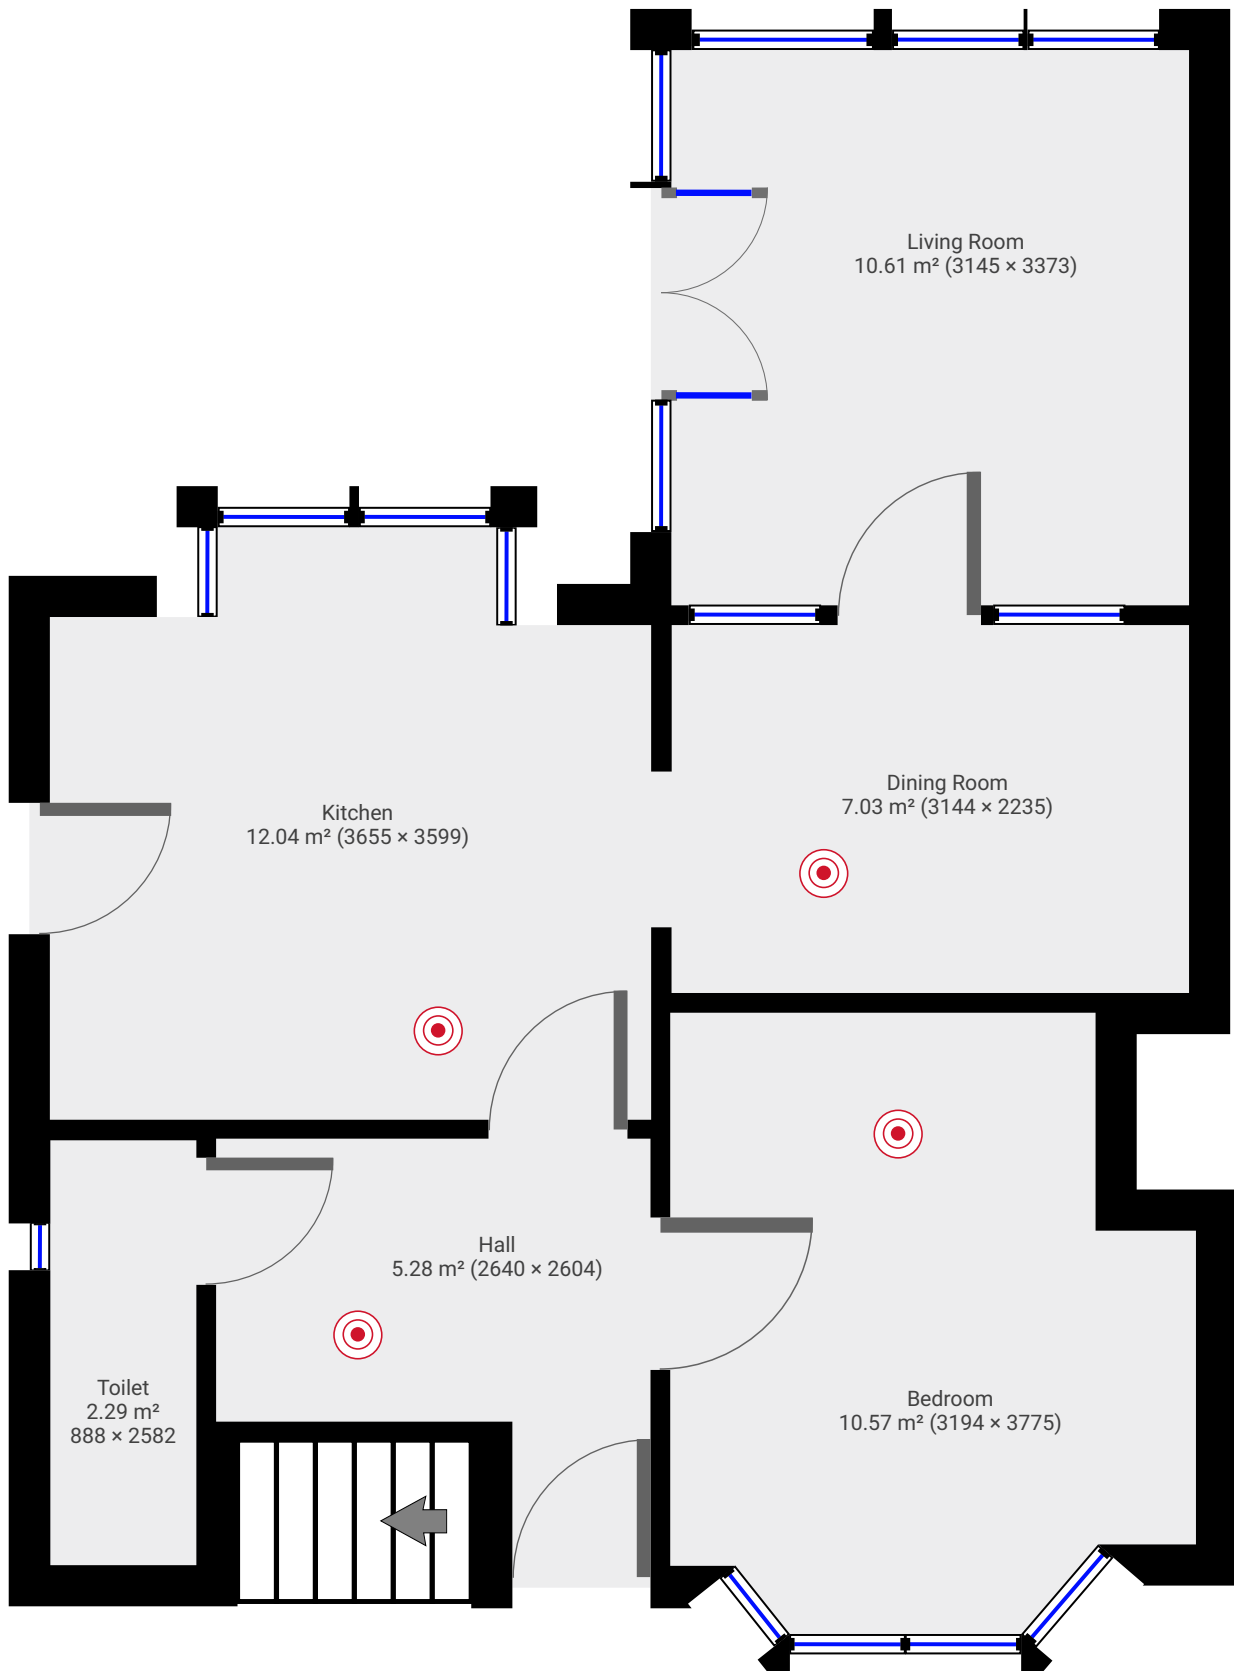

▼ Ground Floor

TOTAL AREA: 47.77 m² • LIVING AREA: 47.77 m² •

▼ 1st Floor

TOTAL AREA: 33.14 m² • LIVING AREA: 33.14 m² •

▼ Roof

TOTAL AREA: 22.19 m² • LIVING AREA: 21.48 m² •