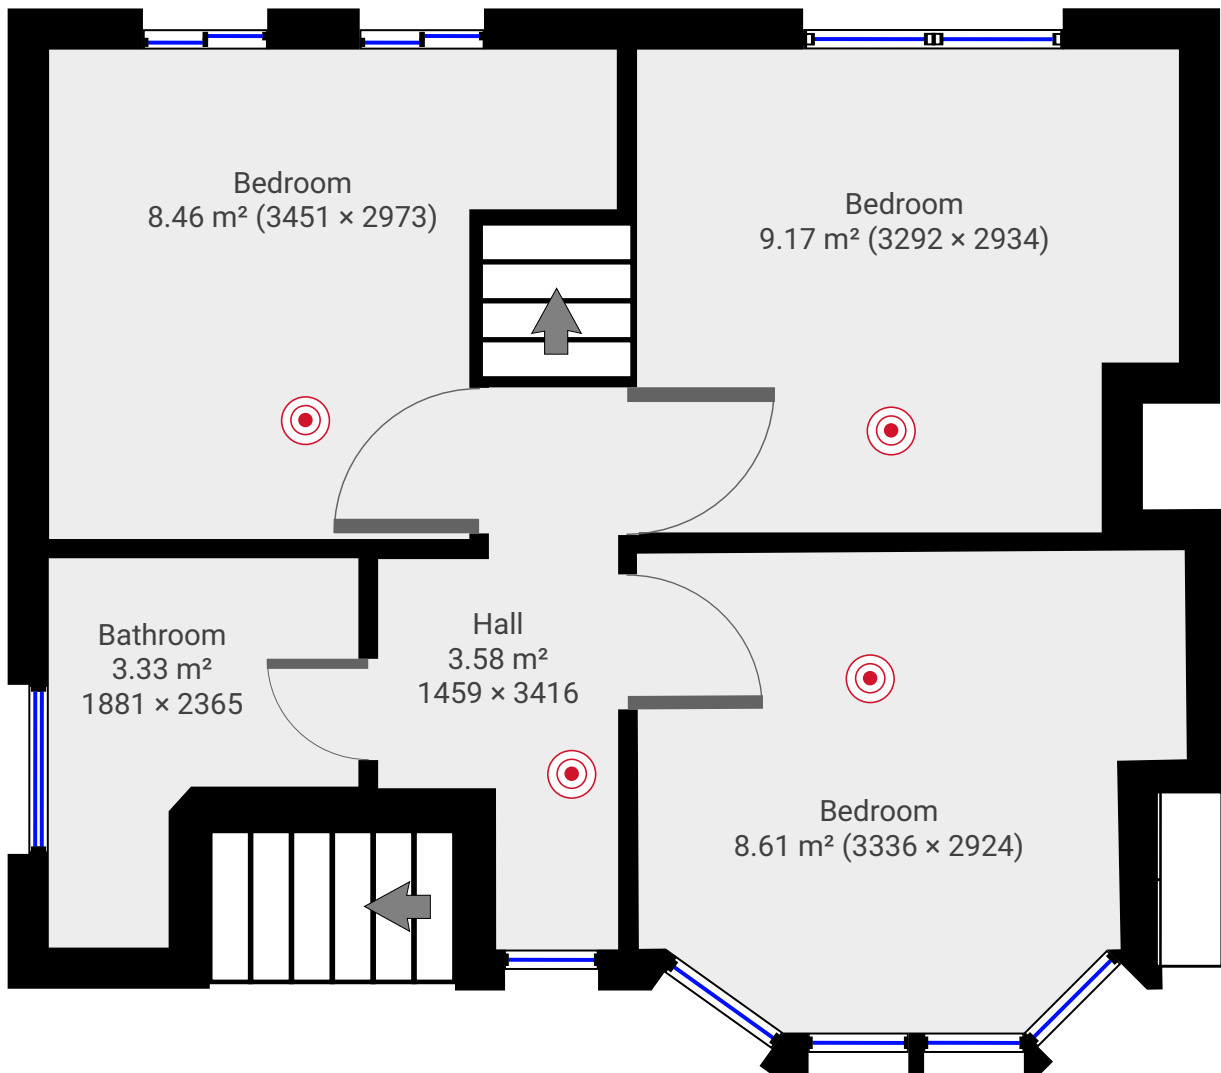

▼ Ground Floor

TOTAL AREA: 47.77 m² • LIVING AREA: 47.77 m² •

▼ 1st Floor

TOTAL AREA: 33.14 m² • LIVING AREA: 33.14 m² •

▼ Roof

TOTAL AREA: 22.19 m² • LIVING AREA: 21.48 m² •