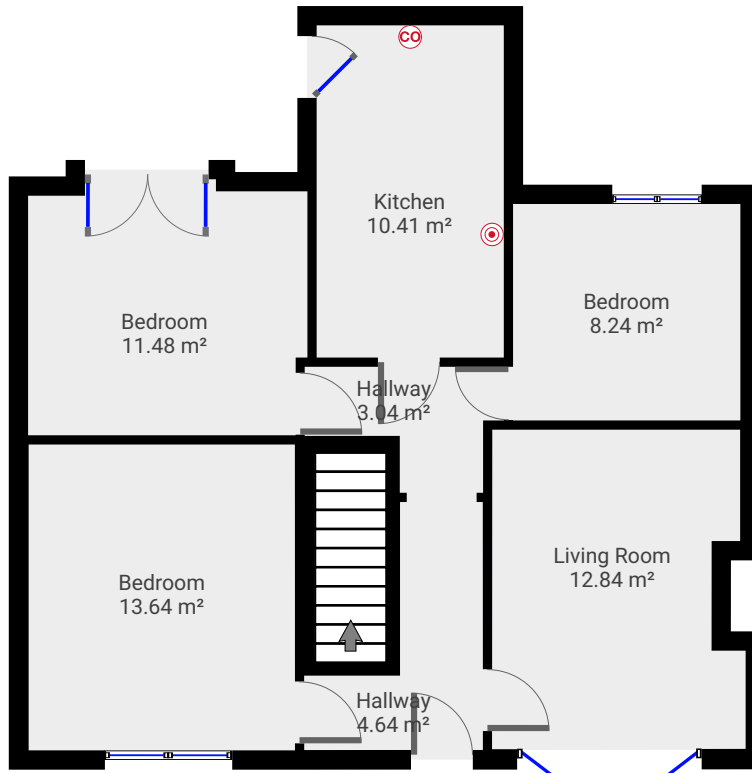

▼ Ground Floor

TOTAL AREA: 64.26 m² • LIVING AREA: 10.37 m² •

▼ 1st Floor

TOTAL AREA: 67.48 m² • LIVING AREA: 2.63 m² •