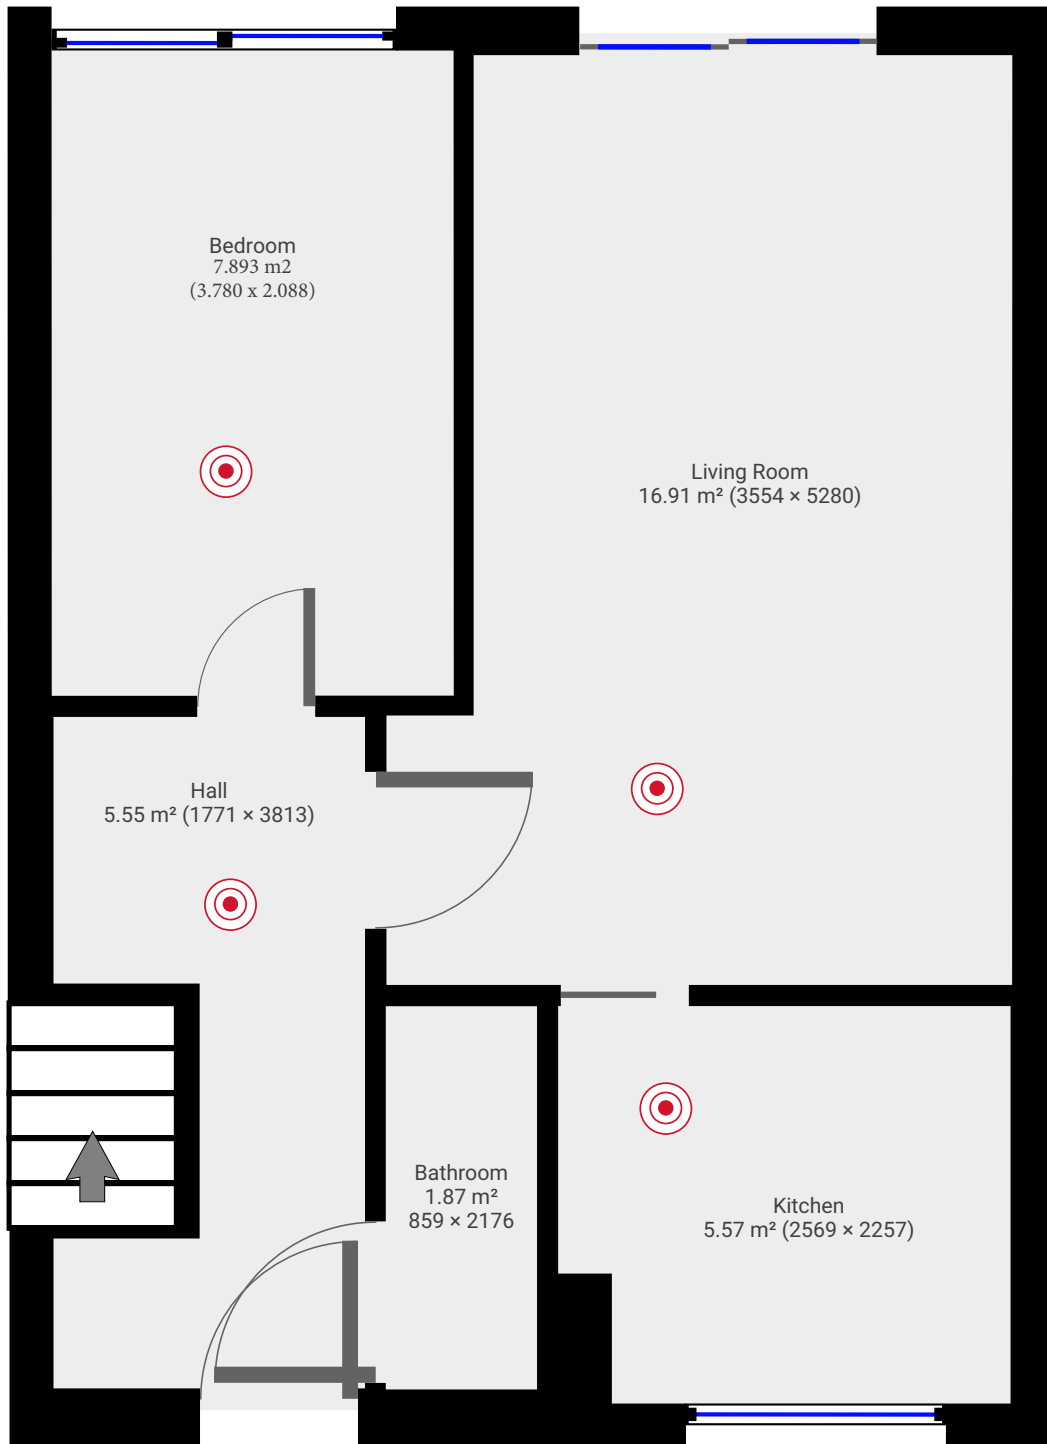

▼ Ground Floor

TOTAL AREA: 38.23 m² • LIVING AREA: 38.23 m² •

TOTAL AREA: 85.73 m² • LIVING AREA: 85.73 m² • FLOORS: 2

▼ 1st Floor

TOTAL AREA: 47.49 m² • LIVING AREA: 47.49 m² •