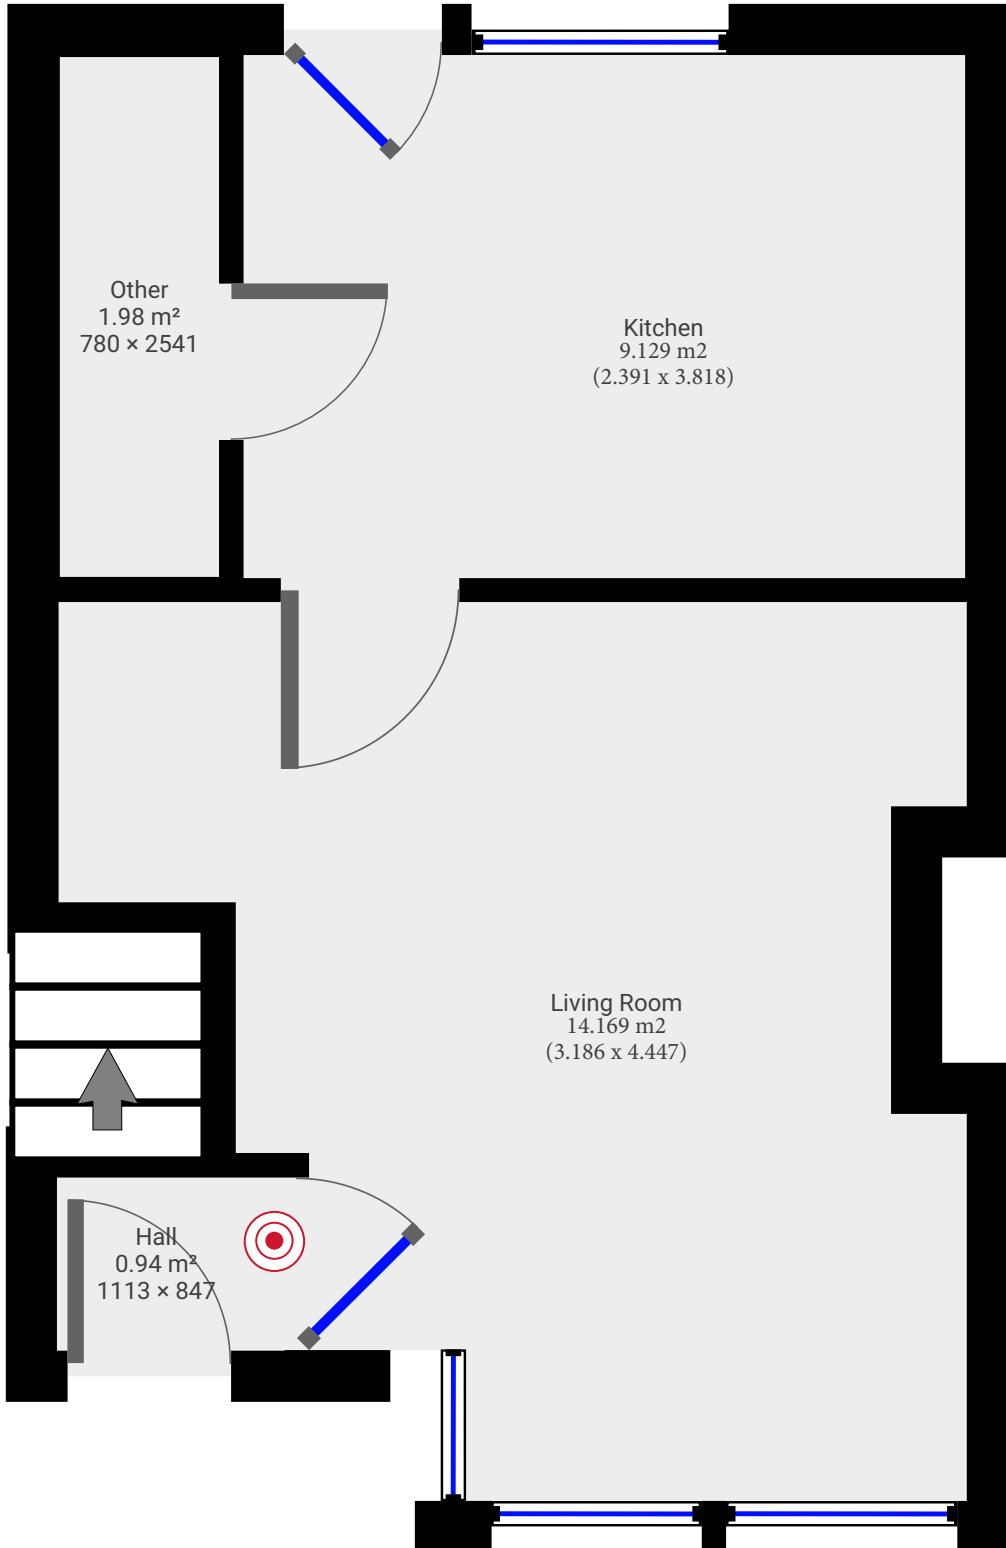

▼ Ground Floor

TOTAL AREA: 27.15 m² • LIVING AREA: 27.15 m² •

▼ 1st Floor

TOTAL AREA: 34.48 m² • LIVING AREA: 34.48 m² •