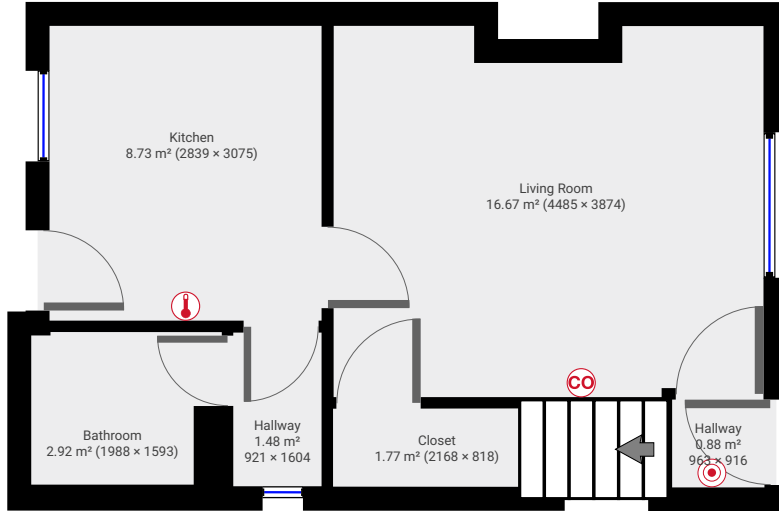

▼ Ground Floor

TOTAL AREA: 32.43 m² • LIVING AREA: 32.43 m² •

▼ 1st Floor

TOTAL AREA: 32.76 m² • LIVING AREA: 32.27 m² •