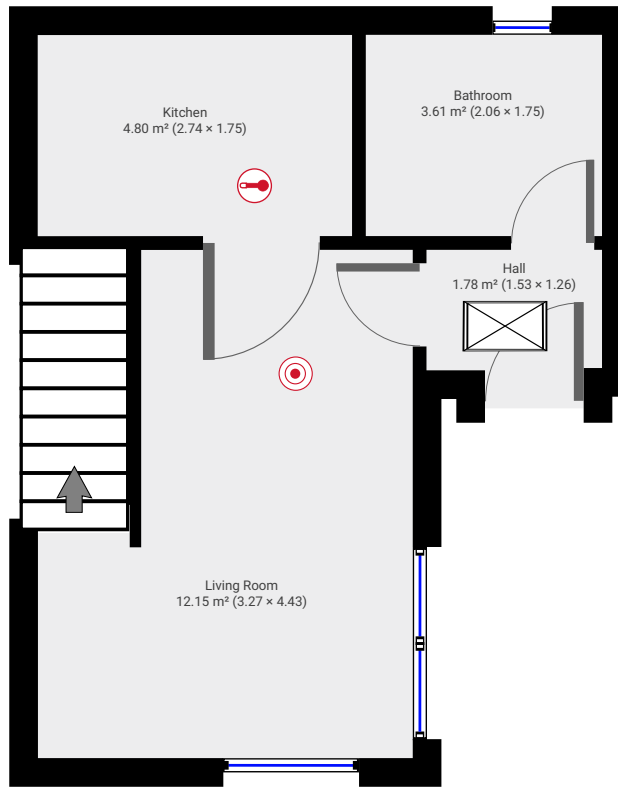

Flat C, 136 Lawrence Street

TOTAL AREA: 35.91 m² • LIVING AREA: 35.91 m² • FLOORS: 2

▼ Ground Floor

TOTAL AREA: 22.33 m² • LIVING AREA: 22.33 m² •

▼ 1st Floor

TOTAL AREA: 13.58 m² • LIVING AREA: 13.58 m² •