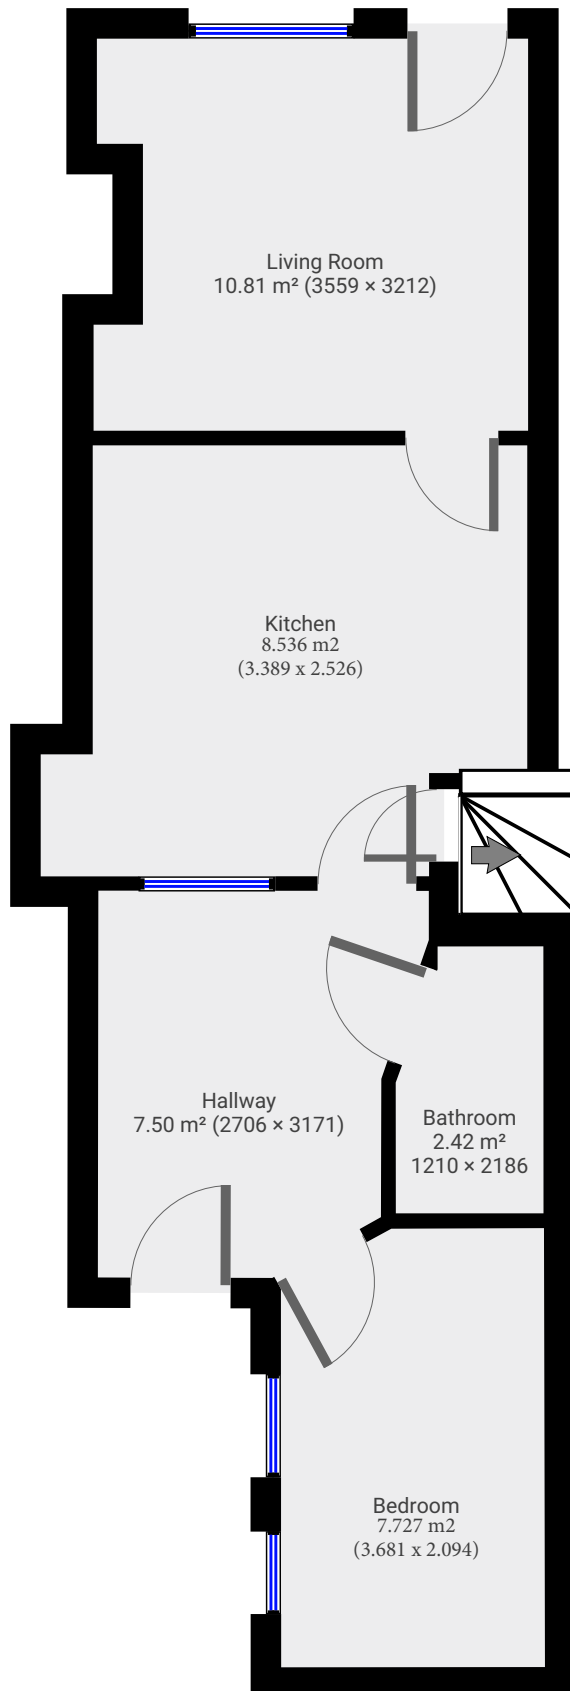

▼ Ground Floor

TOTAL AREA: 40.54 m² • LIVING AREA: 40.54 m² •

▼ 1st Floor

TOTAL AREA: 22.74 m² • LIVING AREA: 22.74 m² •