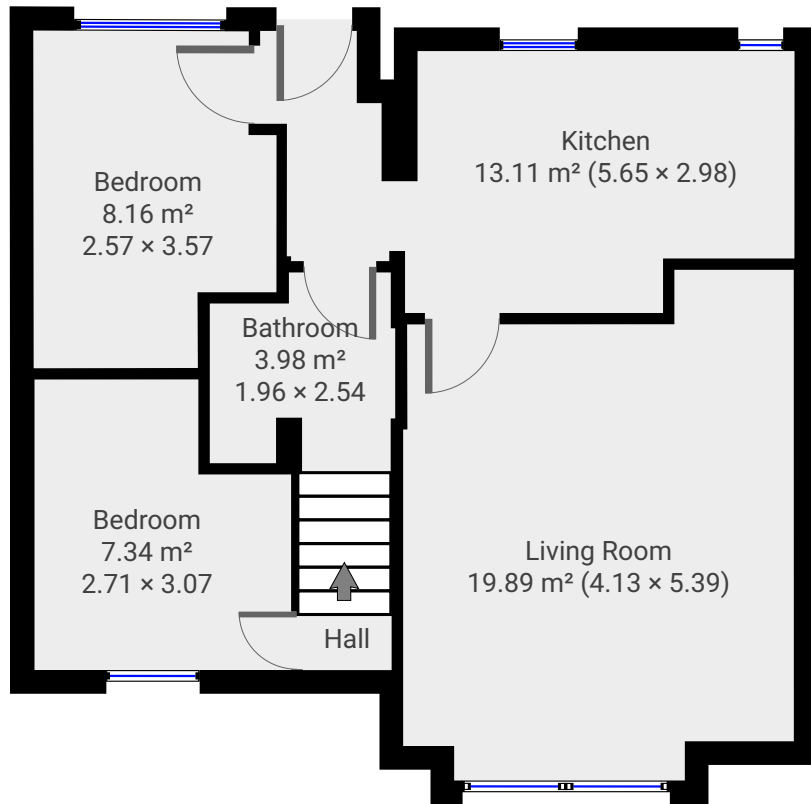

▼ Ground Floor

TOTAL AREA: 53.90 m² • LIVING AREA: 46.56 m² • ROOMS: 4

▼ 1st Floor

TOTAL AREA: 36.91 m² • LIVING AREA: 36.91 m² • ROOMS: 3