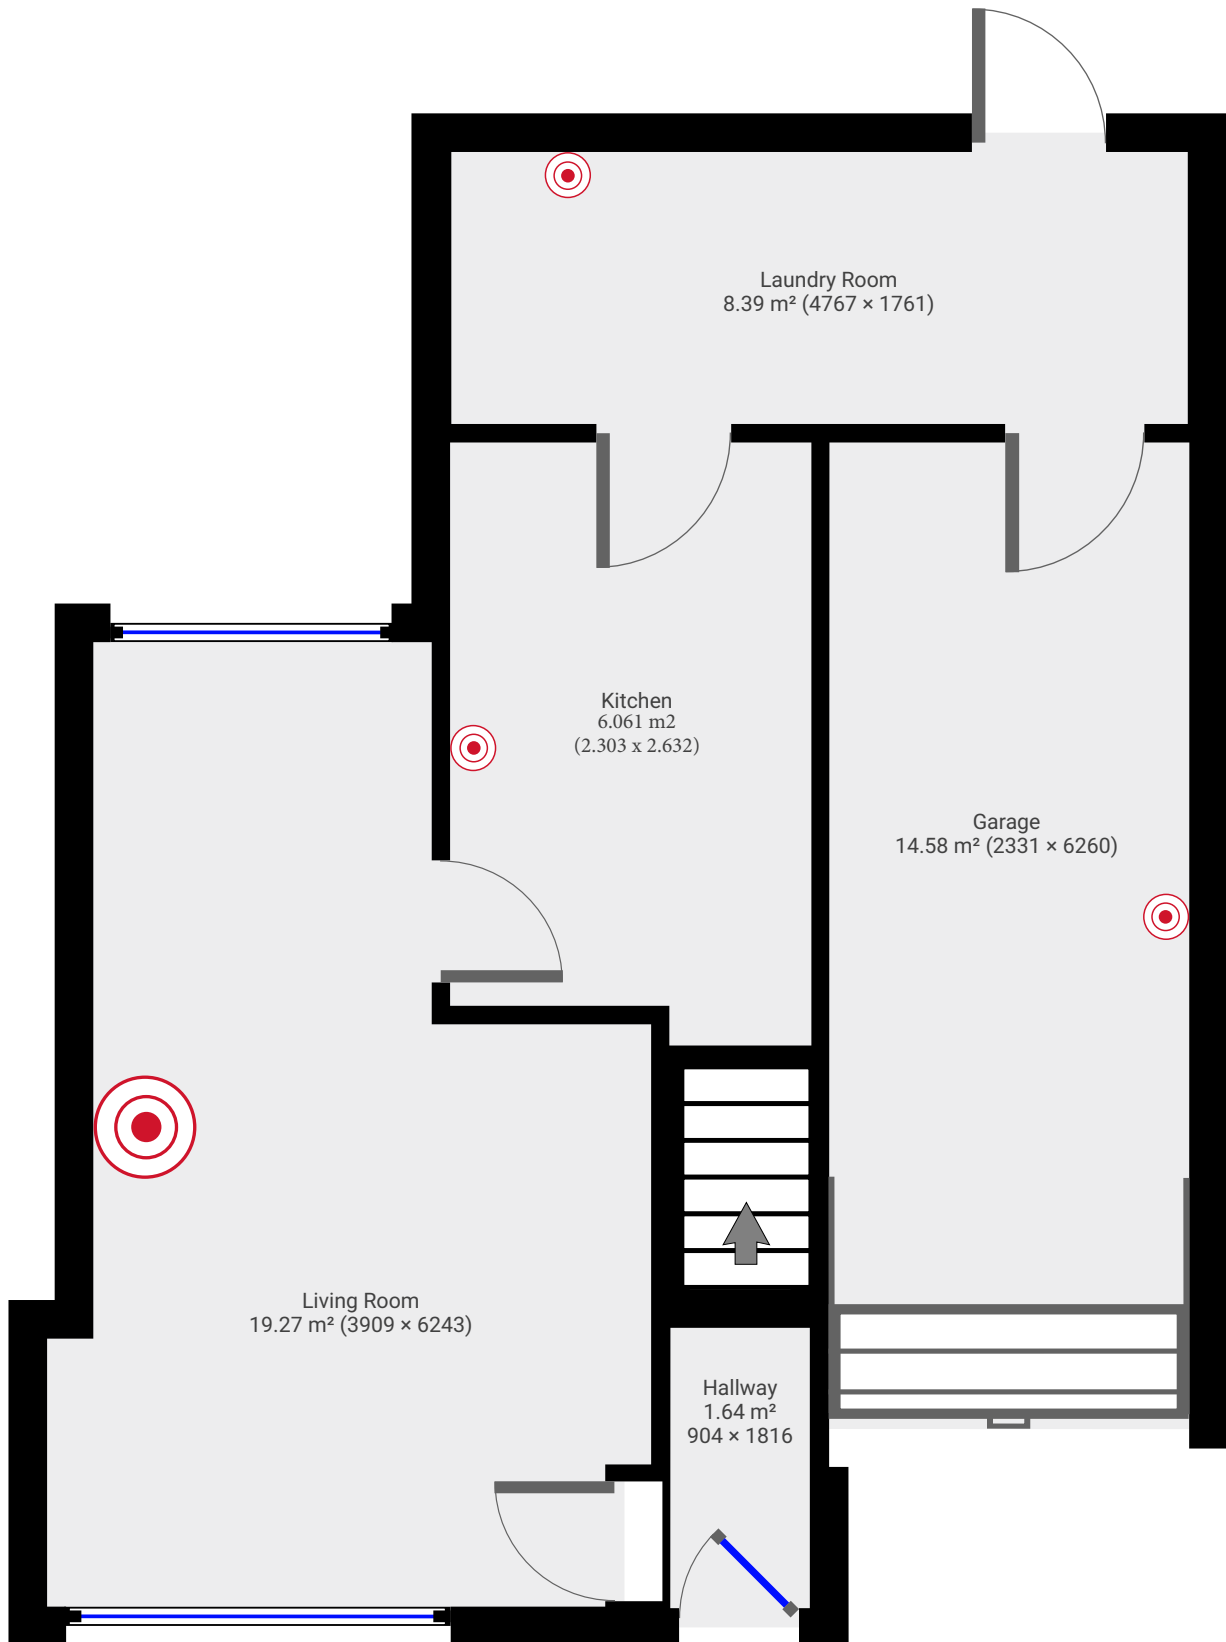

▼ Ground Floor

TOTAL AREA: 52.62 m² • LIVING AREA: 38.04 m² •

▼ 1st Floor

TOTAL AREA: 41.17 m² • LIVING AREA: 41.17 m² •