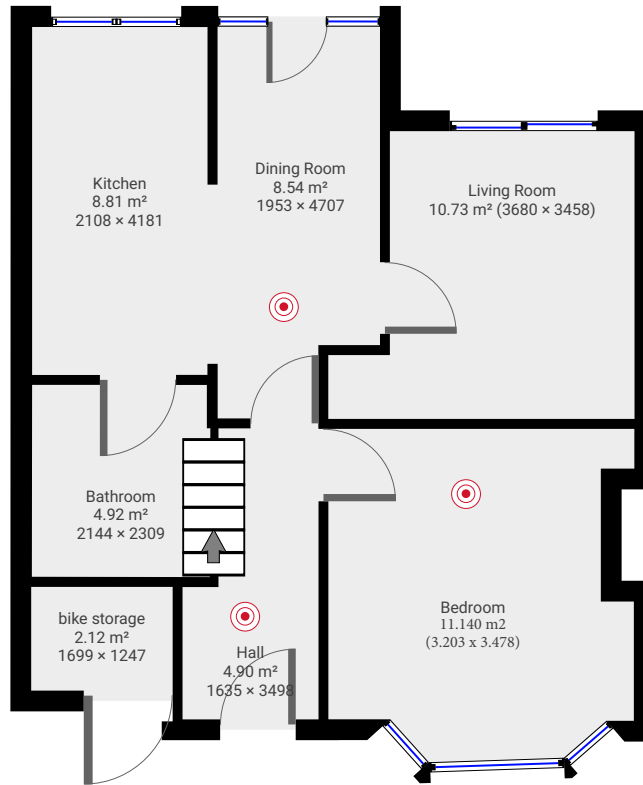

TOTAL AREA: 112.17 m² • LIVING AREA: 112.17 m² • FLOORS: 2

▼ Ground Floor

TOTAL AREA: 53.21 m² • LIVING AREA: 53.21 m² •

▼ 1st Floor

TOTAL AREA: 58.95 m² • LIVING AREA: 58.95 m² •