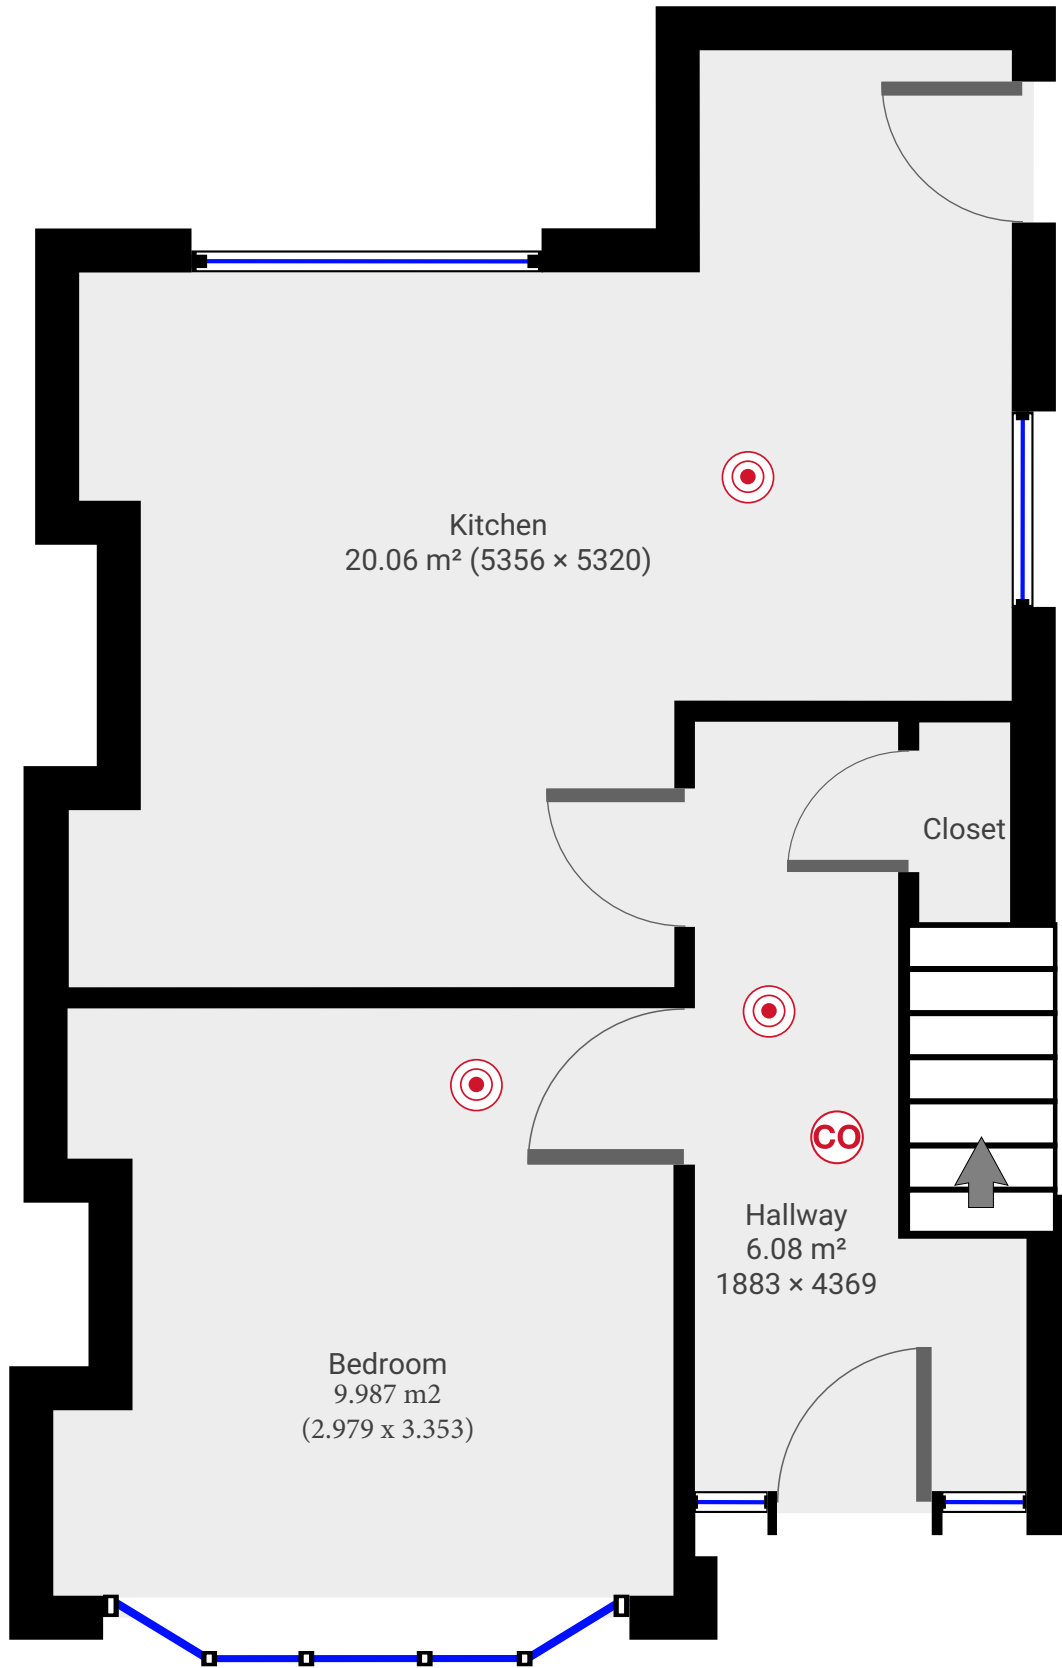

▼ Ground Floor

TOTAL AREA: 37.80 m² • LIVING AREA: 37.80 m² •

▼ 1st Floor

TOTAL AREA: 34.69 m² • LIVING AREA: 24.92 m² •