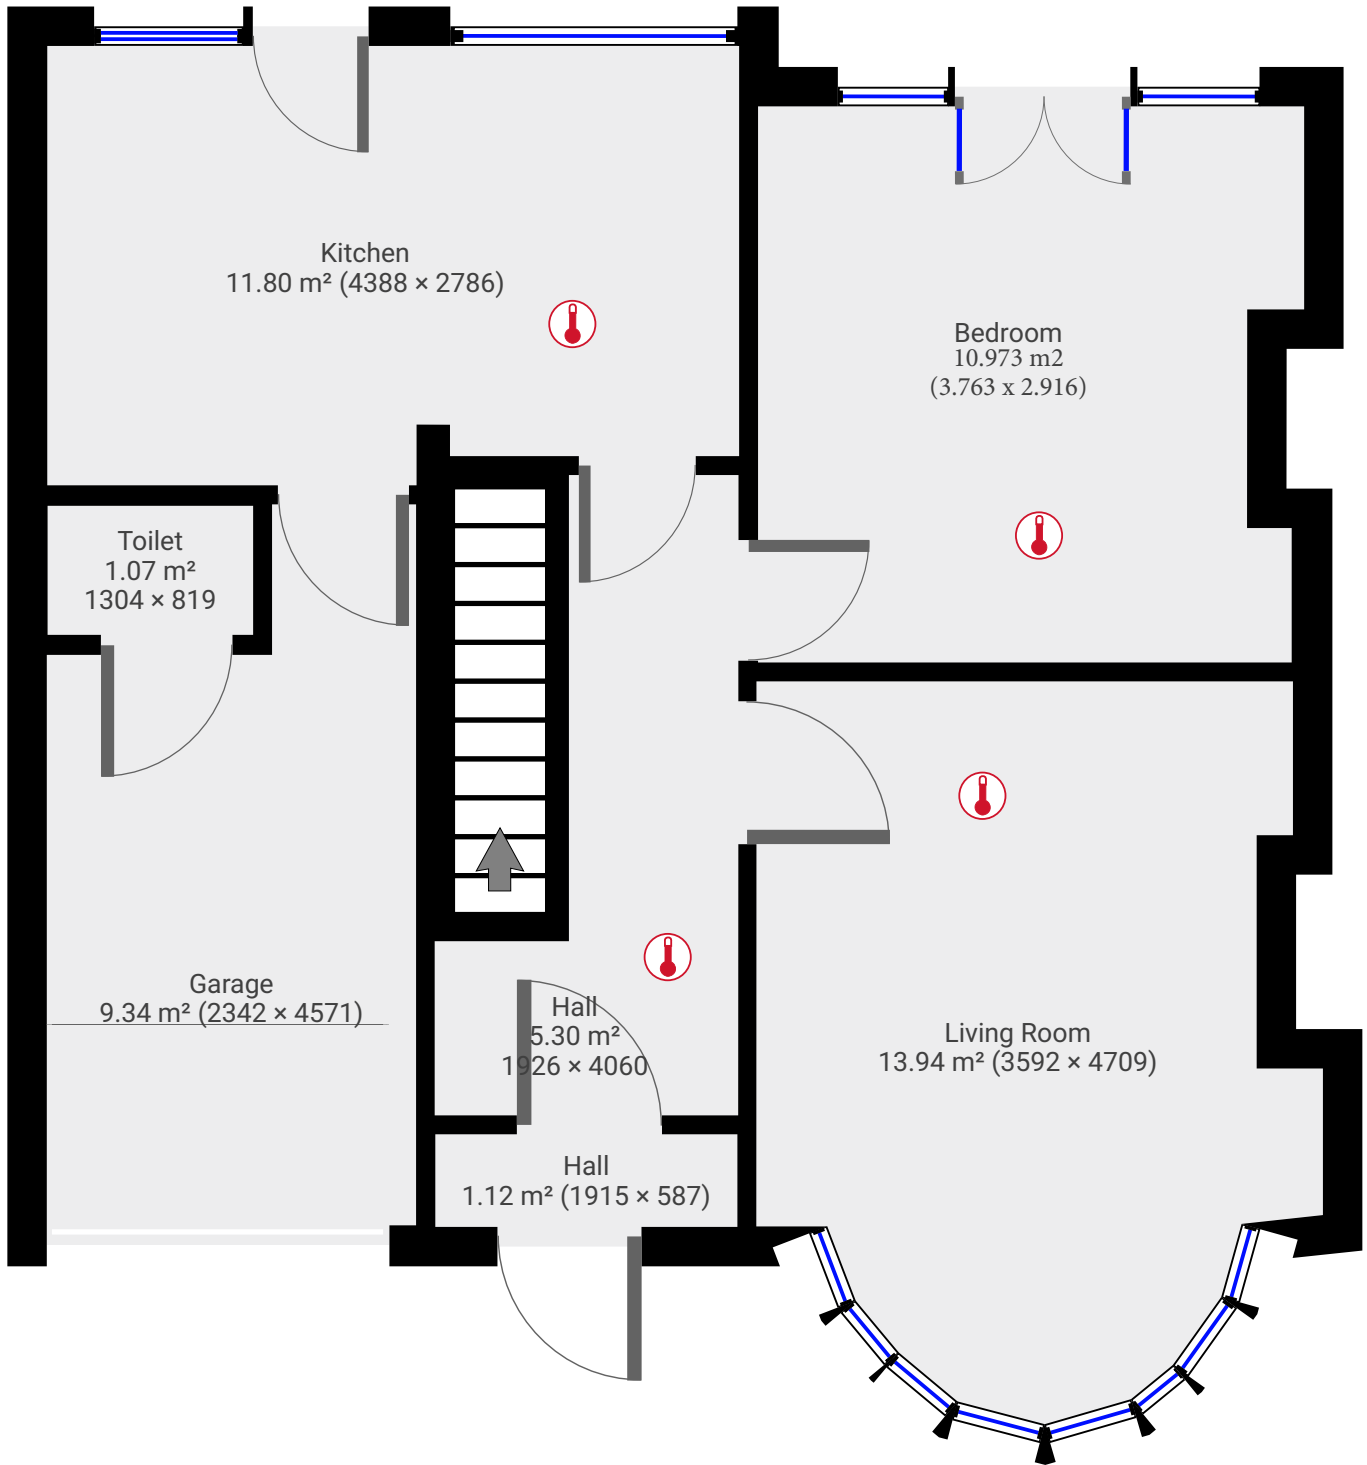

TOTAL AREA: 111.68 m² • LIVING AREA: 102.34 m² • FLOORS: 2

▼ Ground Floor

TOTAL AREA: 54.17 m² • LIVING AREA: 44.83 m² •

▼ 1st Floor

TOTAL AREA: 57.51 m² • LIVING AREA: 57.51 m² •