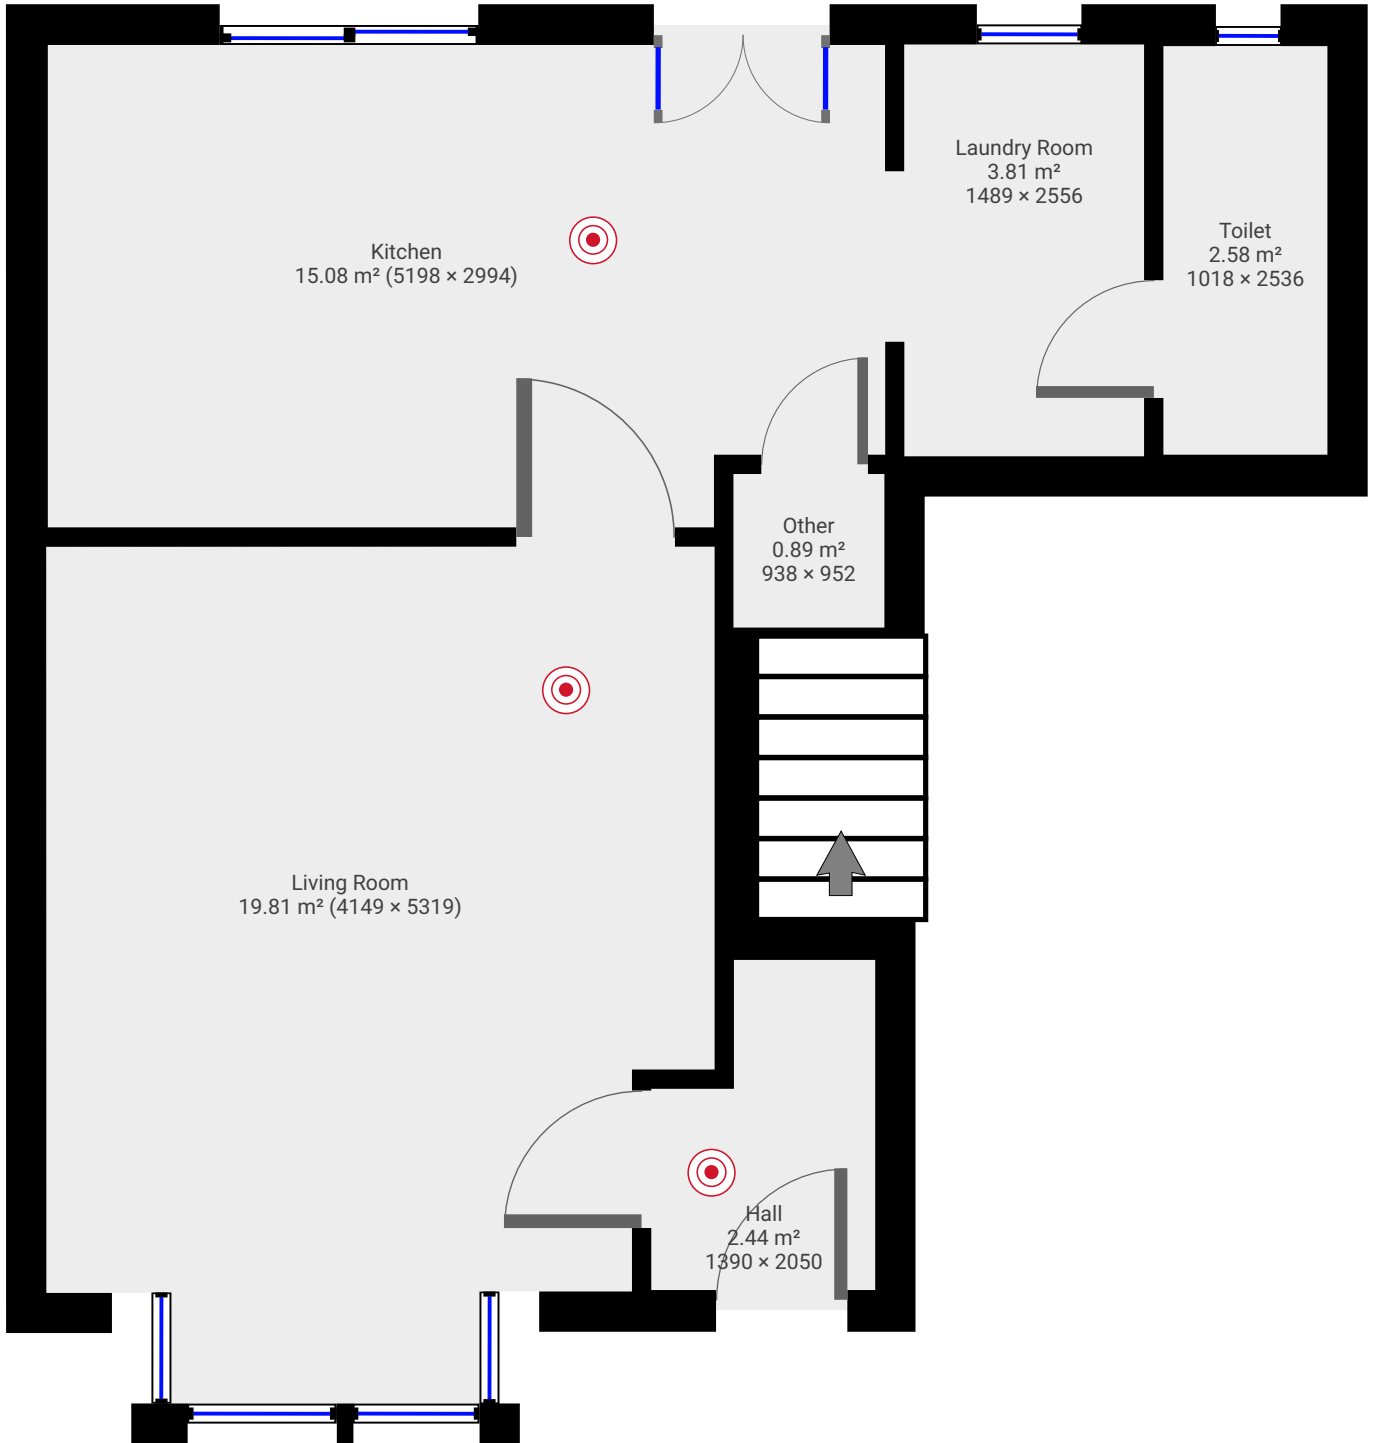

TOTAL AREA: 73.32 m² • LIVING AREA: 64.76 m² • FLOORS: 2

▼ Ground Floor

TOTAL AREA: 44.59 m² • LIVING AREA: 44.59 m² •

▼ 1st Floor

TOTAL AREA: 28.73 m² • LIVING AREA: 20.17 m² •