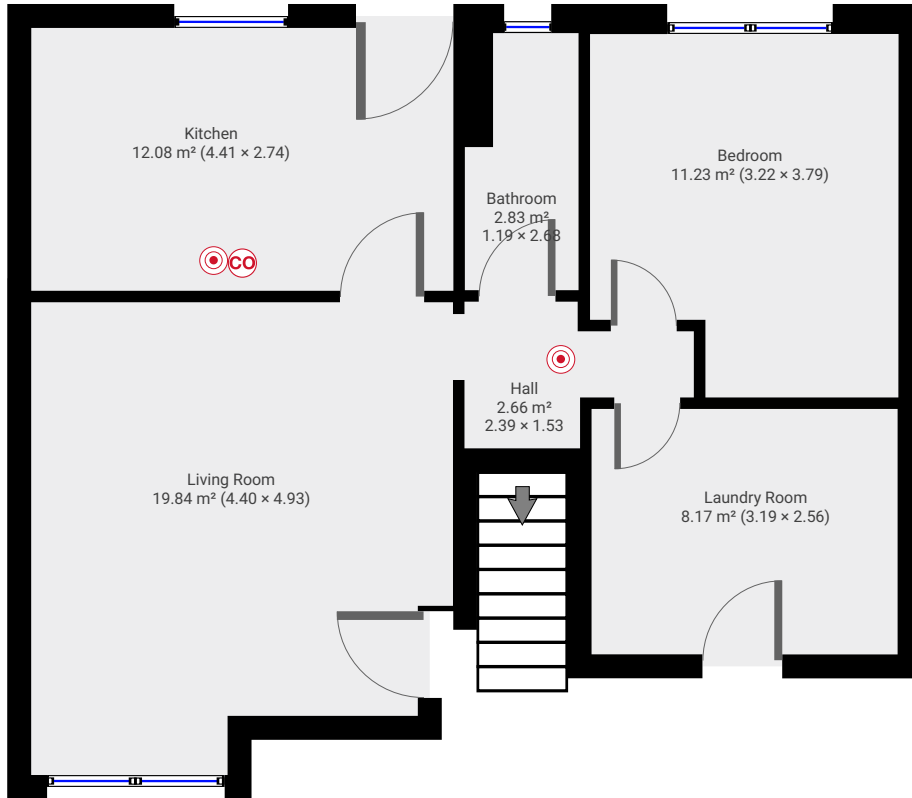

▼ Ground Floor

TOTAL AREA: 56.77 m² • LIVING AREA: 56.77 m² •

▼ 1st Floor

TOTAL AREA: 52.65 m² • LIVING AREA: 52.65 m² •