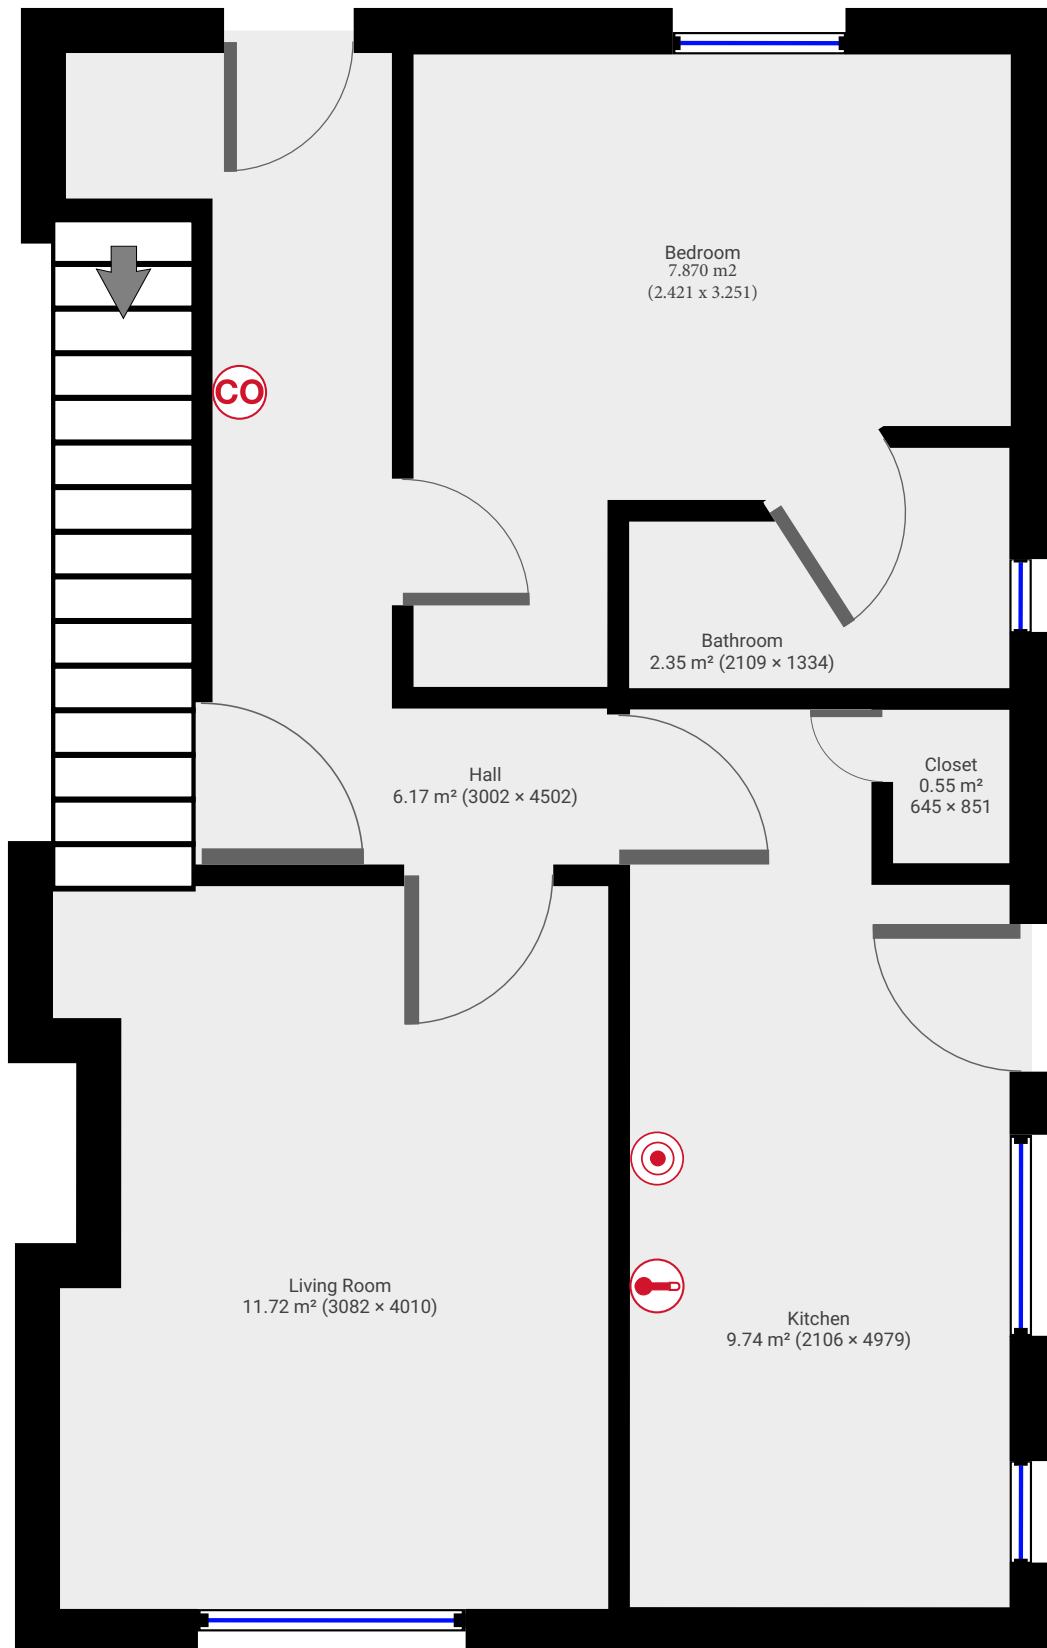

▼ Ground Floor

TOTAL AREA: 39.38 m² • LIVING AREA: 39.38 m² •

▼ 1st Floor

TOTAL AREA: 41.19 m² • LIVING AREA: 41.19 m² •