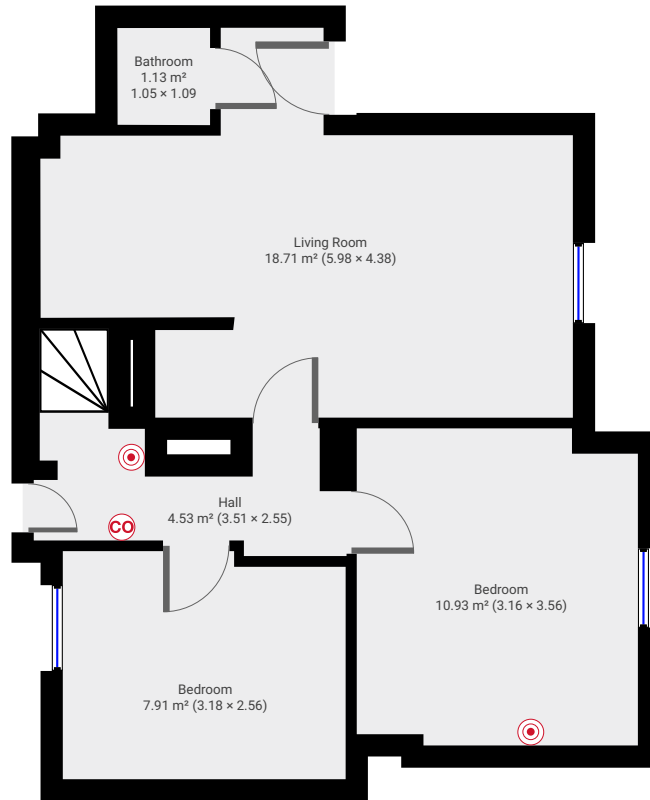

▼ Ground Floor

TOTAL AREA: 43.18 m² • LIVING AREA: 43.18 m² •

▼ 1st Floor

TOTAL AREA: 43.58 m² • LIVING AREA: 32.92 m² •